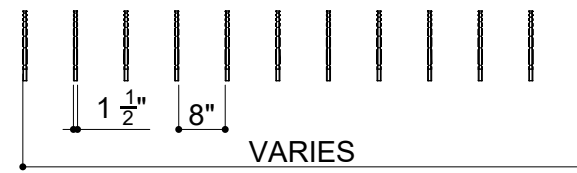

# CARVED BAFFLES 006

ID# BFL-CRV-006

③ PERSPECTIVE VIEW

① FRONT VIEW

② SIDE VIEW

CUSTOM SIZING AND THICKNESS AVAILABLE  
CUSTOM COLORS AND DESIGNS AVAILABLE  
MULTIPLE ATTACHMENT SYSTEM OPPORTUNITIES

CSI CREATIVE

PRODUCT: CARVED BAFFLES 006

SCALED AS NOTED

ALL DIMENSIONS + / -  $\frac{1}{16}$

DATE: 09/21/2021

SHEET  
**1.1**  
OF 1.1