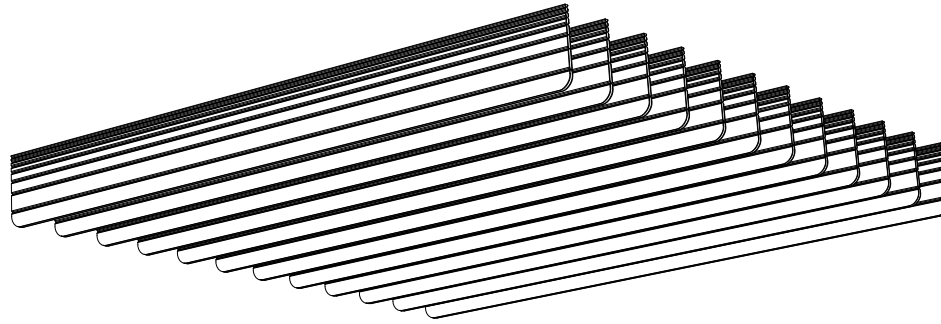

# CARVED BAFFLES 006

ID# BFL-CRV-006

③ PERSPECTIVE VIEW

① FRONT VIEW

② SIDE VIEW

CUSTOM SIZING AND THICKNESS AVAILABLE  
CUSTOM COLORS AND DESIGNS AVAILABLE  
MULTIPLE ATTACHMENT SYSTEM OPPORTUNITIES

CSI CREATIVE

PRODUCT: CARVED BAFFLES 006

SCALED AS NOTED

ALL DIMENSIONS + / -  $\frac{1}{16}$

DATE: 09/21/2021

SHEET  
**1.1**  
OF 1.1