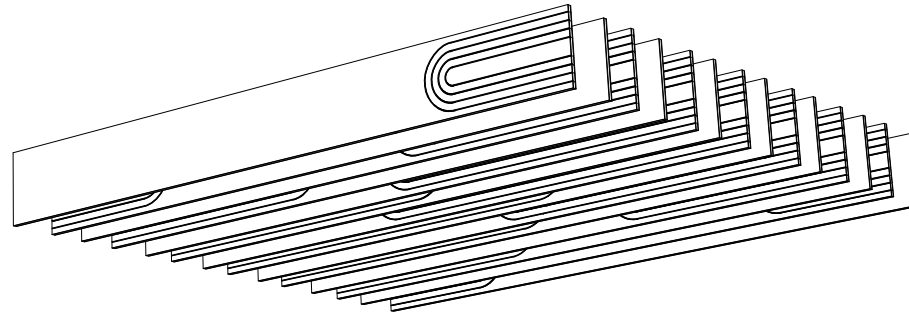

# CARVED BAFFLES 004

ID# BFL-CRV-004

③ PERSPECTIVE VIEW

① FRONT VIEW

② SIDE VIEW

CUSTOM SIZING AND THICKNESS AVAILABLE  
CUSTOM COLORS AND DESIGNS AVAILABLE  
MULTIPLE ATTACHMENT SYSTEM OPPORTUNITIES

CSI CREATIVE

PRODUCT: CARVED BAFFLES 004

SCALED AS NOTED

ALL DIMENSIONS + / -  $\frac{1}{16}$

DATE: 09/21/2021

SHEET  
**1.1**  
OF 1.1