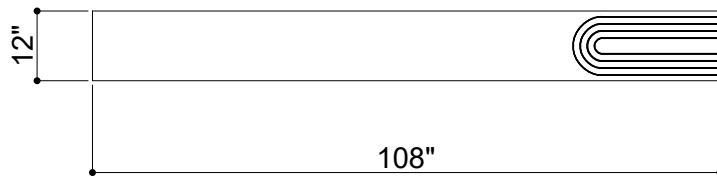

# CARVED BAFFLES 004

ID# BFL-CRV-004

③ PERSPECTIVE VIEW

① FRONT VIEW

② SIDE VIEW

CUSTOM SIZING AND THICKNESS AVAILABLE  
CUSTOM COLORS AND DESIGNS AVAILABLE  
MULTIPLE ATTACHMENT SYSTEM OPPORTUNITIES

CSI CREATIVE

PRODUCT: CARVED BAFFLES 004

SCALED AS NOTED

ALL DIMENSIONS + / -  $\frac{1}{16}$

DATE: 09/21/2021

SHEET  
**1.1**  
OF 1.1