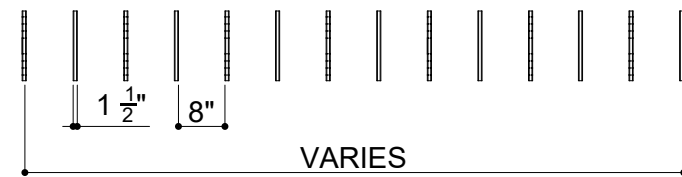

# CARVED BAFFLES 004

ID# BFL-CRV-004

③ PERSPECTIVE VIEW

① FRONT VIEW

② SIDE VIEW

CUSTOM SIZING AND THICKNESS AVAILABLE  
CUSTOM COLORS AND DESIGNS AVAILABLE  
MULTIPLE ATTACHMENT SYSTEM OPPORTUNITIES

CSI CREATIVE

PRODUCT: CARVED BAFFLES 004

SCALED AS NOTED

ALL DIMENSIONS + / -  $\frac{1}{16}$

DATE: 09/21/2021

SHEET  
**1.1**  
OF 1.1