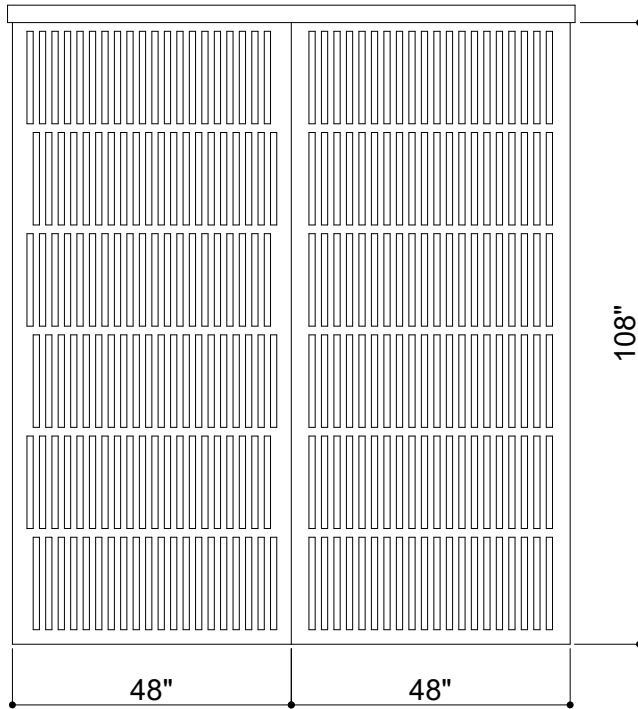

SINGLE DIVIDER 011

ID# DVD-SGL-011

④ TOP VIEW

① FRONT VIEW

② SIDE VIEW

③ PERSPECTIVE VIEW

CUSTOM SIZING AND THICKNESS AVAILABLE
CUSTOM COLORS AND DESIGNS AVAILABLE
MULTIPLE ATTACHMENT SYSTEM OPPORTUNITIES

CSI CREATIVE

PRODUCT: SINGLE DIVIDER 011

SCALED AS NOTED

ALL DIMENSIONS + / - $\frac{1}{16}$

DATE: 10/27/2021
JOB # :

SHEET
1.1
OF 1.1