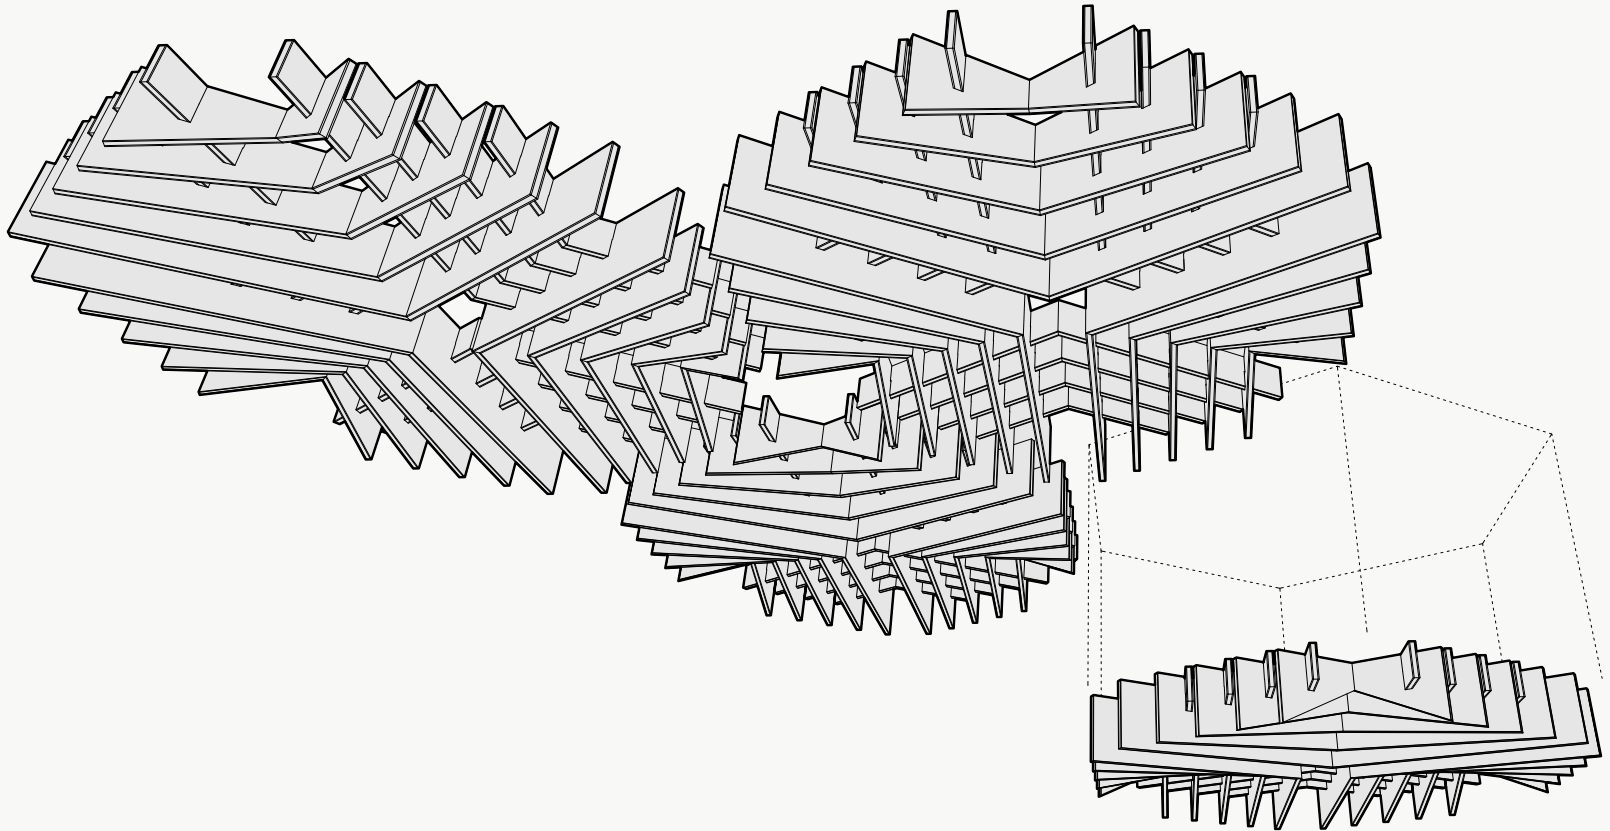

*Approximate. NRC rating may vary due to product dimensions and spacing.

Dimensions

Standard Unit Dimensions

Typical ranges for length and width.

Custom Opportunity

Product dimensions can be manipulated in order to fit your design aesthetic and site conditions.

Standard Unit Thicknesses

Thickness is dependent on material layer selection.

Product Details

Attachment Methods*

Aircraft Cable

- + Fastest/easiest height adjustment
- + Largest height adjustment range
- + Height and angle versatility
- + Accommodates uneven ceiling surfaces and MEP

Threaded Rod

- + Reduced product sway
- + Height and angle versatility
- + Accommodates uneven ceiling surfaces and MEP

Mechanical Direct

- + Lowest profile installation method
- + Eliminates product sway
- + Connects to: Unistrut, ACT Grid, flat ceiling surfaces
- + Connections: Magnets, Grid Clips, Panel Clips, Metal Bracket, Custom