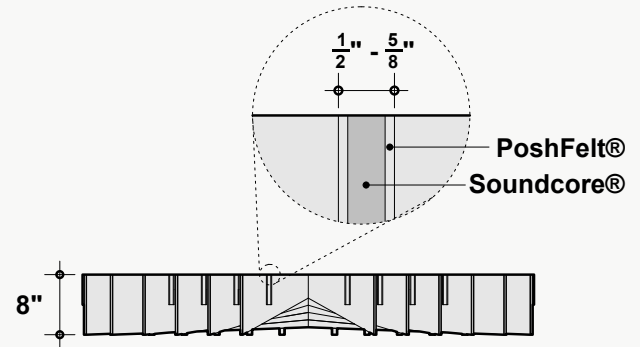

*Approximate. NRC rating may vary due to product dimensions and spacing.

Dimensions

Standard Unit Dimensions

Typical ranges for length and width.

Custom Opportunity

Product dimensions can be manipulated in order to fit your design aesthetic and site conditions.

Standard Unit Thicknesses

Thickness is dependent on material layer selection.

Product Details

Attachment Methods*

Aircraft Cable

- + Fastest/easiest height adjustment
- + Largest height adjustment range
- + Height and angle versatility
- + Accommodates uneven ceiling surfaces and MEP

Threaded Rod

- + Reduced product sway
- + Height and angle versatility
- + Accommodates uneven ceiling surfaces and MEP

Mechanical Direct

- + Lowest profile installation method
- + Eliminates product sway
- + Connects to: Unistrut, ACT Grid, flat ceiling surfaces
- + Connections: Magnets, Grid Clips, Panel Clips, Metal Bracket, Custom