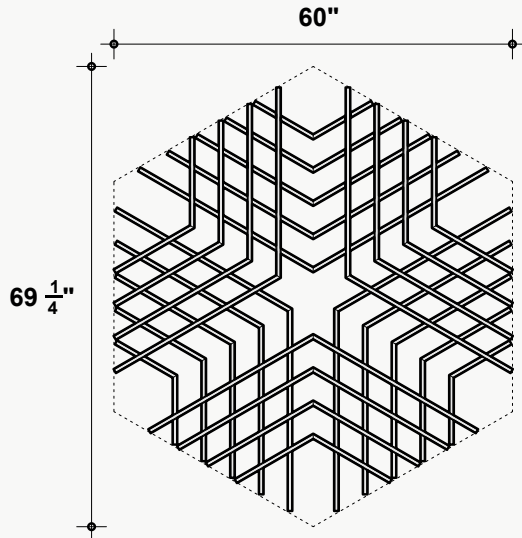

*Approximate. NRC rating may vary due to product dimensions and spacing.

Dimensions

Standard Unit Dimensions

Typical ranges for length and width.

Custom Opportunity

Product dimensions can be manipulated in order to fit your design aesthetic and site conditions.

Standard Unit Thicknesses

Thickness is dependent on material layer selection.

Product Details

Attachment Methods*

Aircraft Cable

- + Fastest/easiest height adjustment
- + Largest height adjustment range
- + Height and angle versatility
- + Accommodates uneven ceiling surfaces and MEP