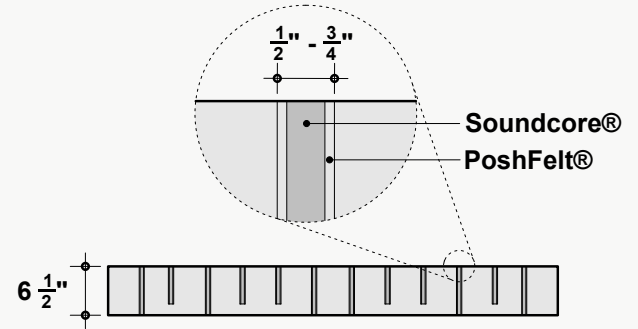

*Approximate. NRC rating may vary due to product dimensions and spacing.

Dimensions

Standard Unit Dimensions

Typical ranges for length and width.

Custom Opportunity

Product dimensions can be manipulated in order to fit your design aesthetic and site conditions.

Standard Unit Thicknesses

Thickness is dependent on material layer selection.

Product Details

Attachment Methods*

Aircraft Cable

- + Fastest/easiest height adjustment
- + Largest height adjustment range
- + Height and angle versatility
- + Accommodates uneven ceiling surfaces and MEP

Threaded Rod

- + Reduced product sway
- + Height and angle versatility
- + Accommodates uneven ceiling surfaces and MEP

Mechanical Direct

- + Lowest profile installation method
- + Eliminates product sway
- + Connects to: Unistrut, ACT Grid, flat ceiling surfaces
- + Connections: Magnets, Grid Clips, Panel Clips, Metal Bracket, Custom