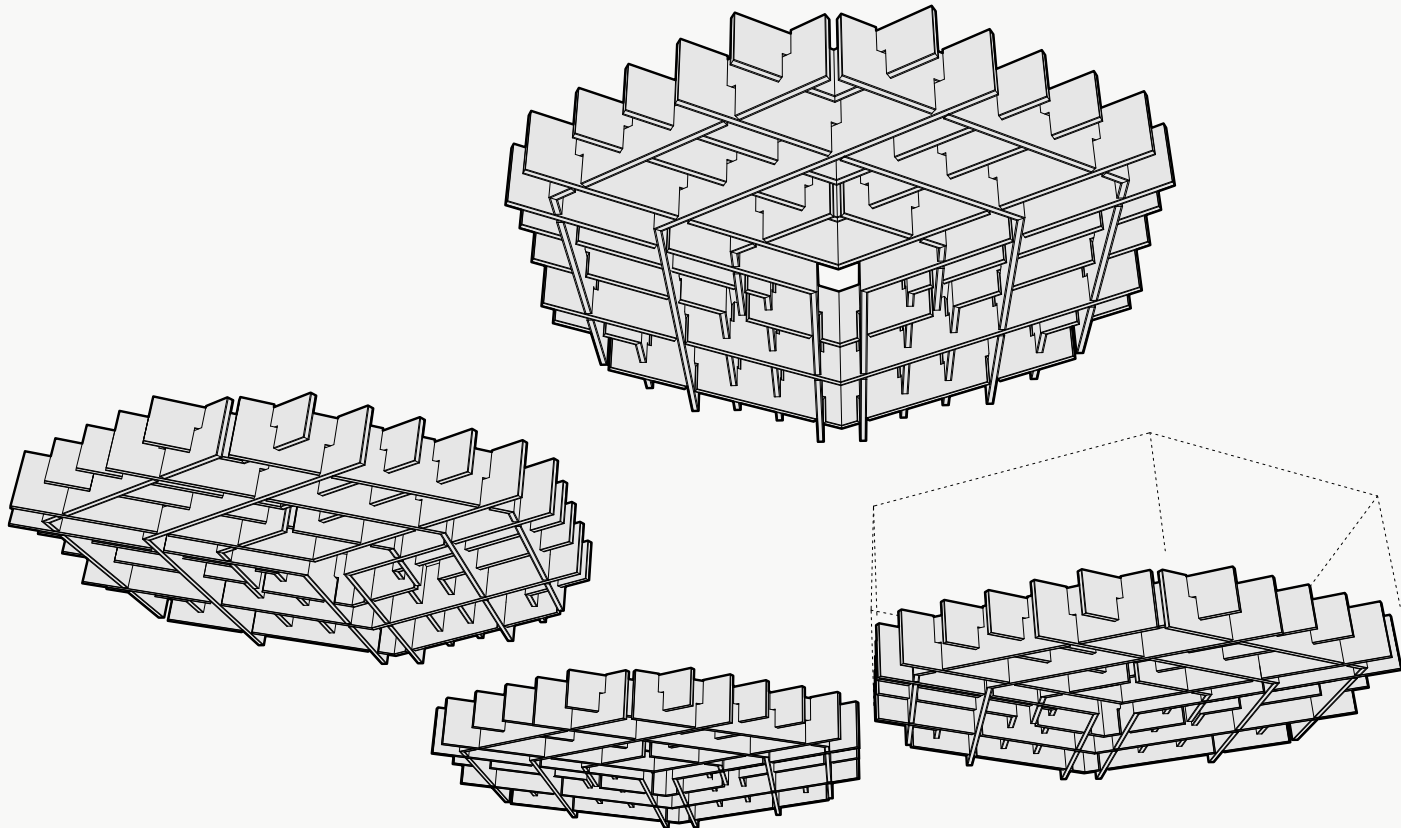

*Approximate. NRC rating may vary due to product dimensions and spacing.

Dimensions

Standard Unit Dimensions

Typical ranges for length and width.

Custom Opportunity

Product dimensions can be manipulated in order to fit your design aesthetic and site conditions.

Standard Unit Thicknesses

Thickness is dependent on material layer selection.

Product Details

Attachment Methods*

Aircraft Cable

- + Fastest/easiest height adjustment
- + Largest height adjustment range
- + Height and angle versatility
- + Accommodates uneven ceiling surfaces and MEP

Threaded Rod

- + Reduced product sway
- + Height and angle versatility
- + Accommodates uneven ceiling surfaces and MEP

Mechanical Direct

- + Lowest profile installation method
- + Eliminates product sway
- + Connects to: Unistrut, ACT Grid, flat ceiling surfaces
- + Connections: Magnets, Grid Clips, Panel Clips, Metal Bracket, Custom