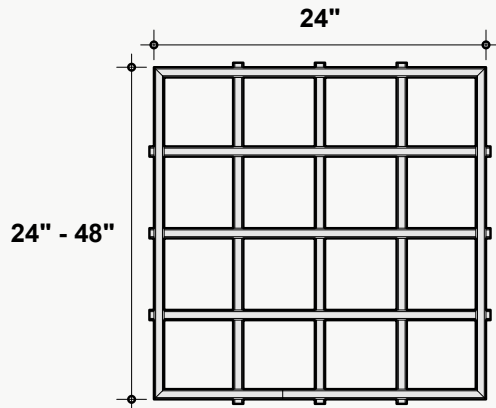

*Approximate. NRC rating may vary due to product dimensions and spacing.

Dimensions

Standard Unit Dimensions

Typical ranges for length and width.

*Available in lengths of 24" & 48"

Standard Unit Thicknesses