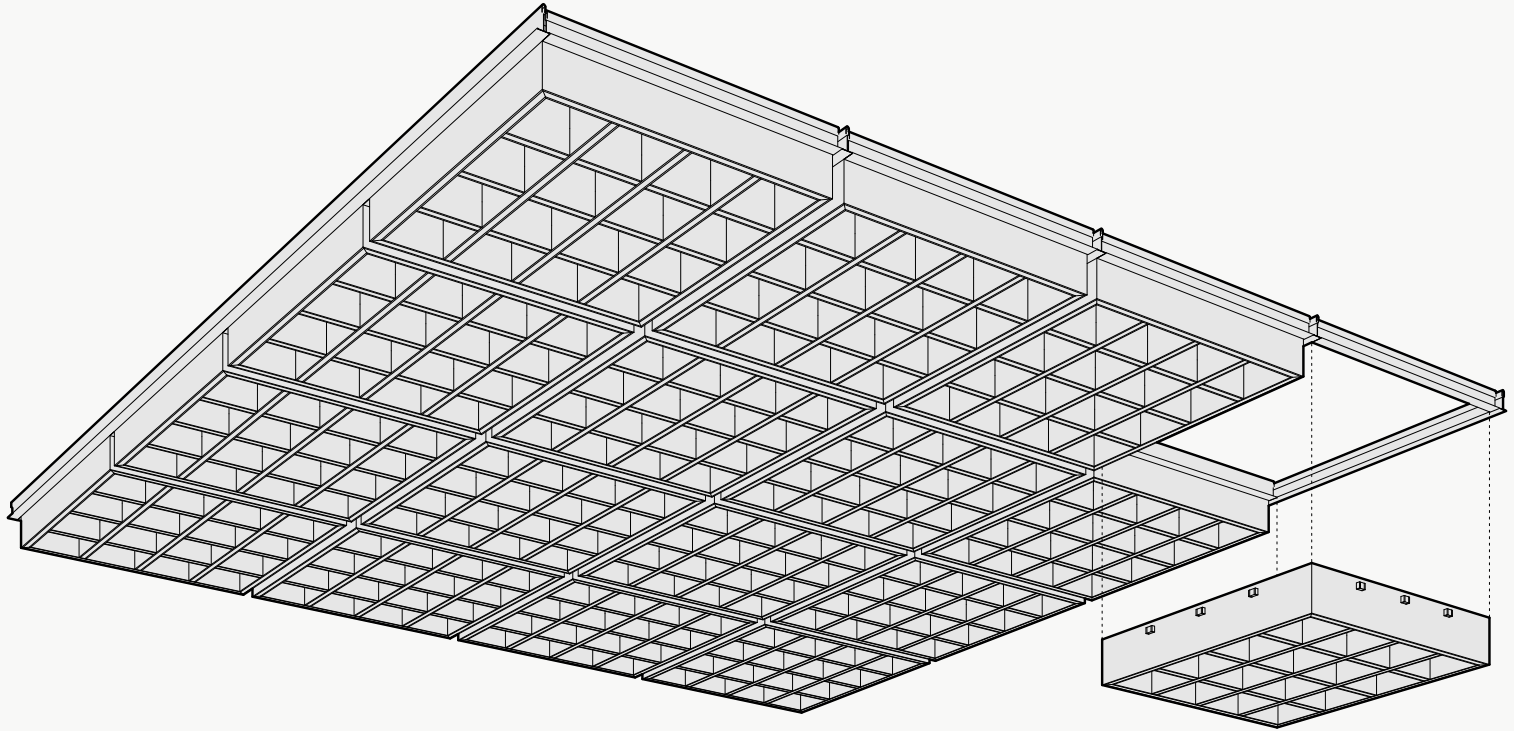

Product Details