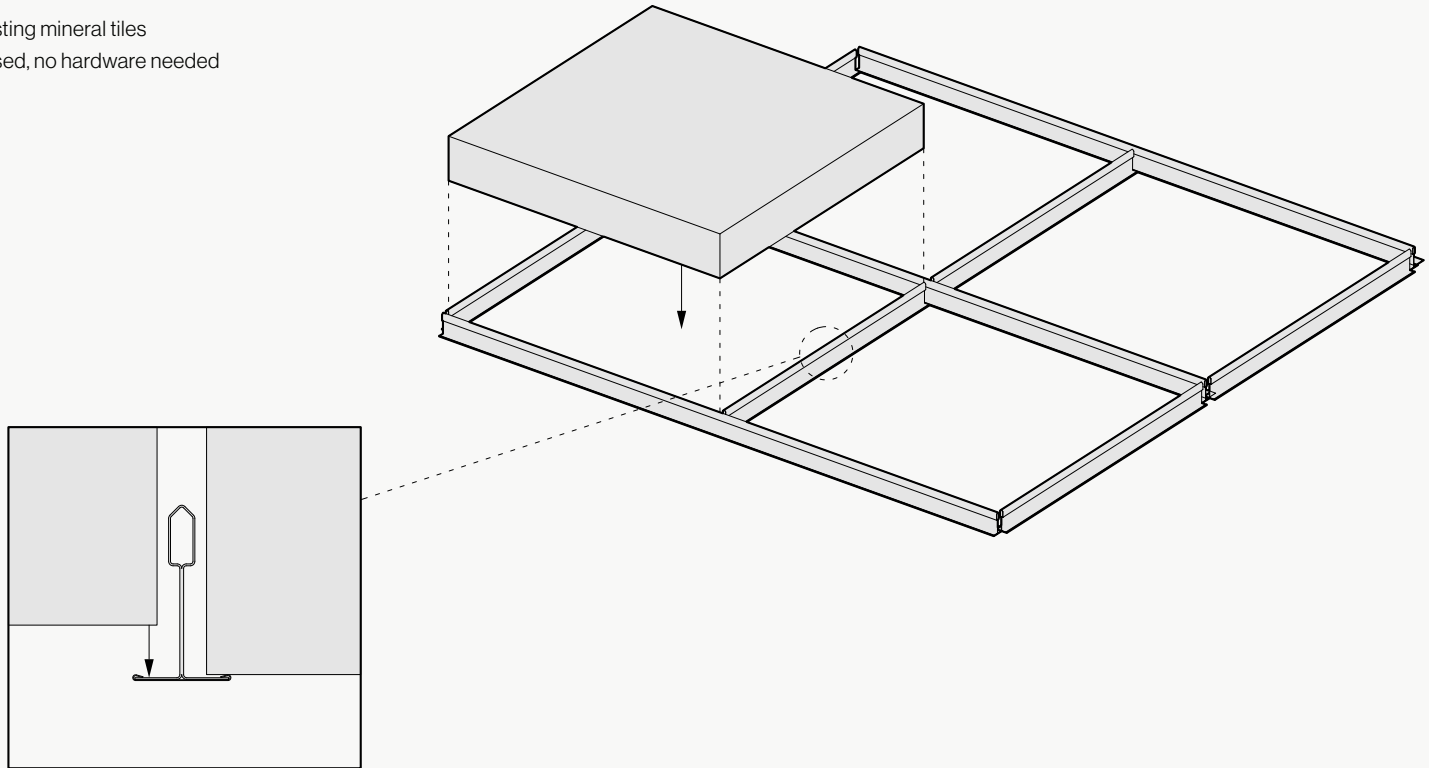

Thickness is independent of material layer selection.

Custom Opportunity

Product dimensions can be manipulated in order to fit your design aesthetic and site conditions.

Product Details

Installation Options

All products and installation methods can be **customized** to meet the unique requirements of your space.

Drop-In

- + Replaces existing mineral tiles
- + Substrate based, no hardware needed

*Not all listed attachment methods may be applicable to this product.