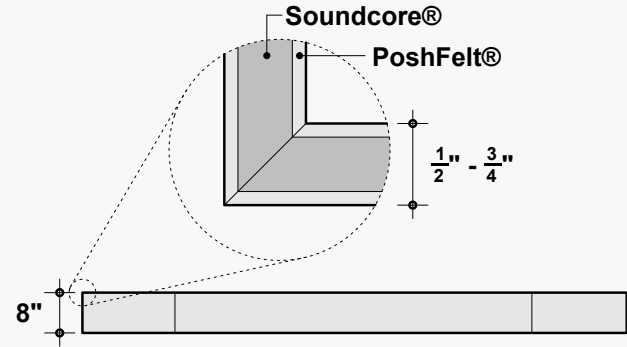

WAFFLE CLOUDS 021

CLD-WFL-021

Dimensions

Standard Unit Dimensions

Typical ranges for length and width.

Custom Opportunity

Product dimensions can be manipulated in order to fit your design aesthetic and site conditions.

Standard Unit Thicknesses

Thickness is dependent on material layer selection.

Product Details

Attachment Methods*

Aircraft Cable

- + Fastest/easiest height adjustment
- + Largest height adjustment range
- + Height and angle versatility
- + Accommodates uneven ceiling surfaces and MEP

Threaded Rod

- + Reduced product sway
- + Height and angle versatility
- + Accommodates uneven ceiling surfaces and MEP

Mechanical Direct

- + Lowest profile installation method
- + Eliminates product sway
- + Connects to: Unistrut, ACT Grid, flat ceiling surfaces
- + Connections: Magnets, Grid Clips, Panel Clips, Metal Bracket, Custom