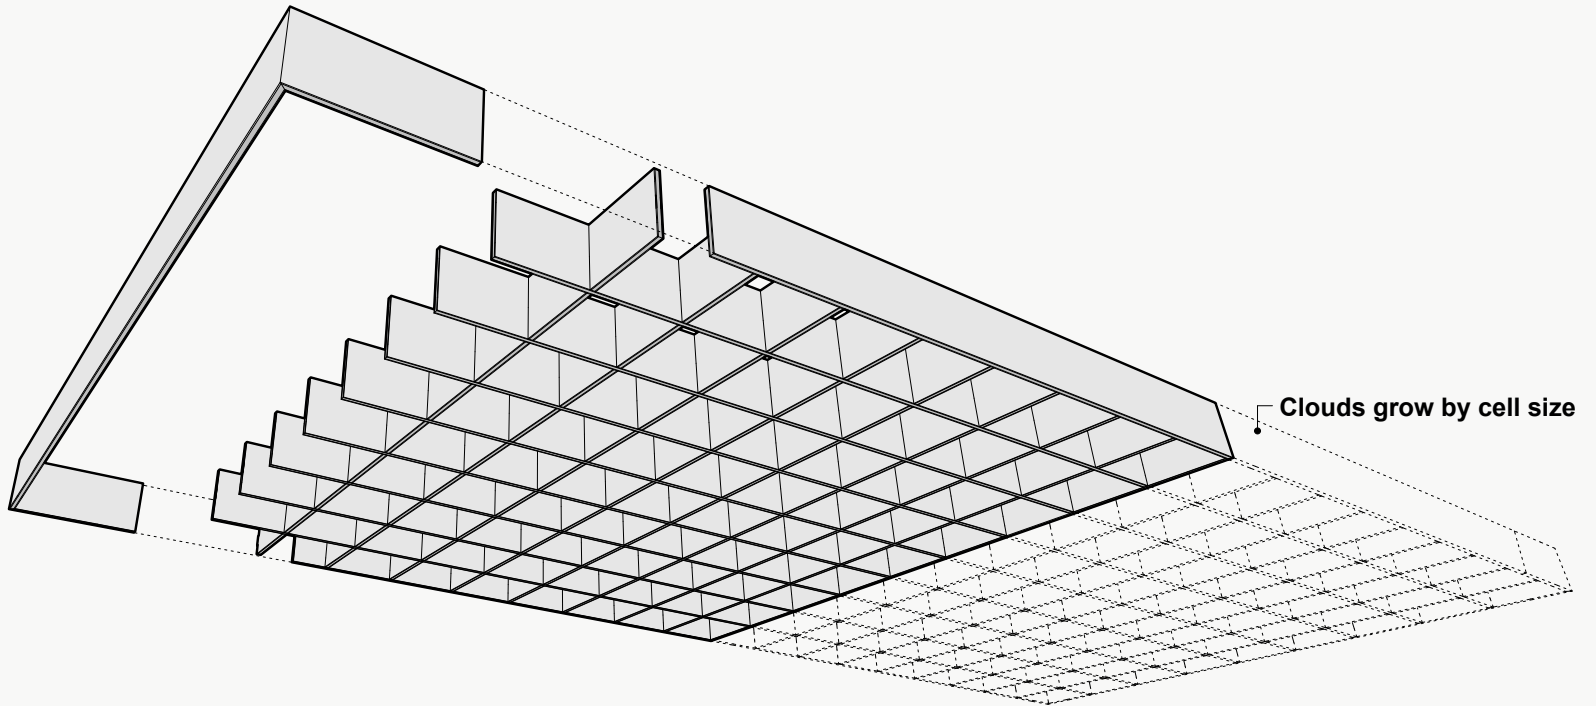

WAFFLE CLOUDS 021

CLD-WFL-021

Dimensions

Standard Unit Dimensions

Typical ranges for length and width.

Custom Opportunity

Product dimensions can be manipulated in order to fit your design aesthetic and site conditions.

Standard Unit Thicknesses

Thickness is dependent on material layer selection.

Product Details

Attachment Methods*

Aircraft Cable

- + Fastest/easiest height adjustment
- + Largest height adjustment range
- + Height and angle versatility
- + Accommodates uneven ceiling surfaces and MEP

Threaded Rod

- + Reduced product sway
- + Height and angle versatility
- + Accommodates uneven ceiling surfaces and MEP

Mechanical Direct

- + Lowest profile installation method
- + Eliminates product sway
- + Connects to: Unistrut, ACT Grid, flat ceiling surfaces
- + Connections: Magnets, Grid Clips, Panel Clips, Metal Bracket, Custom