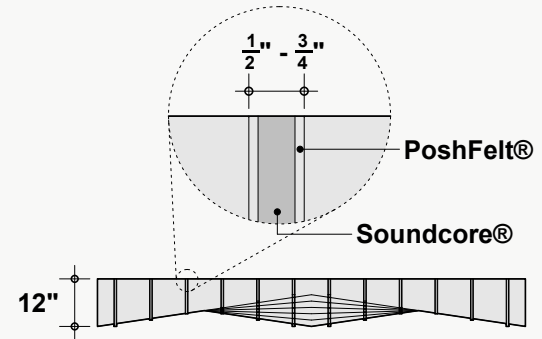

*Approximate. NRC rating may vary due to product dimensions and spacing.

Dimensions

Standard Unit Dimensions

Typical ranges for length and width.

Custom Opportunity

Product dimensions can be manipulated in order to fit your design aesthetic and site conditions.

Standard Unit Thicknesses

Thickness is dependent on material layer selection.

Product Details

Attachment Methods*

Aircraft Cable

- + Fastest/easiest height adjustment
- + Largest height adjustment range
- + Height and angle versatility
- + Accommodates uneven ceiling surfaces and MEP

Threaded Rod

- + Reduced product sway
- + Height and angle versatility
- + Accommodates uneven ceiling surfaces and MEP

Mechanical Direct

- + Lowest profile installation method
- + Eliminates product sway
- + Connects to: Unistrut, ACT Grid, flat ceiling surfaces
- + Connections: Magnets, Grid Clips, Panel Clips, Metal Bracket, Custom