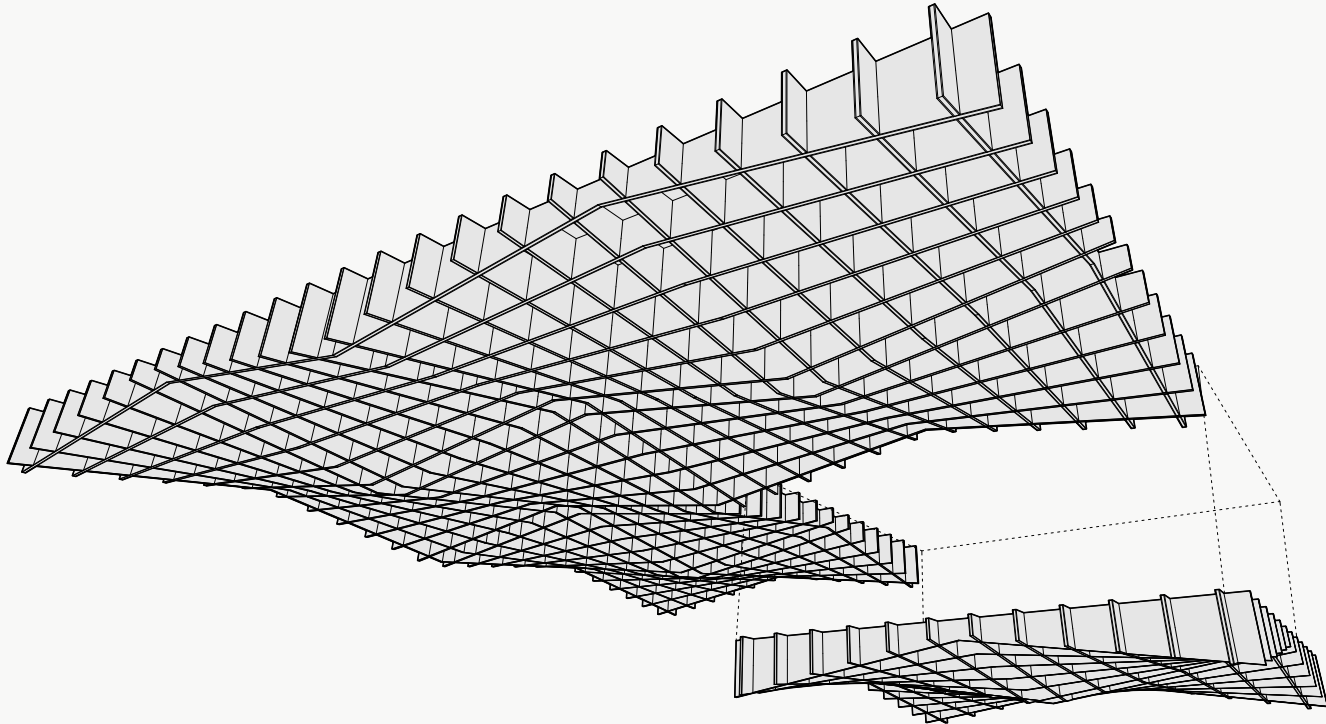

*Approximate. NRC rating may vary due to product dimensions and spacing.

Dimensions

Standard Unit Dimensions

Typical ranges for length and width.

Custom Opportunity

Product dimensions can be manipulated in order to fit your design aesthetic and site conditions.

Standard Unit Thicknesses

Thickness is dependent on material layer selection.

Product Details

Attachment Methods*

Aircraft Cable

- + Fastest/easiest height adjustment
- + Largest height adjustment range
- + Height and angle versatility
- + Accommodates uneven ceiling surfaces and MEP

Threaded Rod

- + Reduced product sway
- + Height and angle versatility
- + Accommodates uneven ceiling surfaces and MEP

Mechanical Direct

- + Lowest profile installation method
- + Eliminates product sway
- + Connects to: Unistrut, ACT Grid, flat ceiling surfaces
- + Connections: Magnets, Grid Clips, Panel Clips, Metal Bracket, Custom