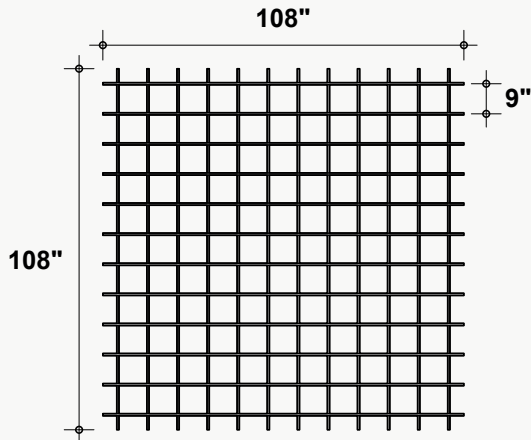

*Approximate. NRC rating may vary due to product dimensions and spacing.

Dimensions

Standard Unit Dimensions

Typical ranges for length and width.

Custom Opportunity

Product dimensions can be manipulated in order to fit your design aesthetic and site conditions.