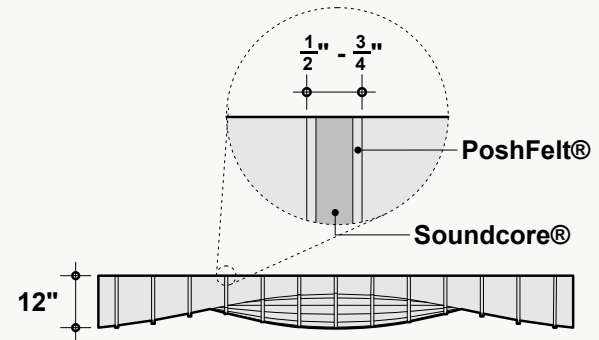

*Approximate. NRC rating may vary due to product dimensions and spacing.

Dimensions

Standard Unit Dimensions

Typical ranges for length and width.

Custom Opportunity

Product dimensions can be manipulated in order to fit your design aesthetic and site conditions.

Standard Unit Thicknesses

Thickness is dependent on material layer selection.

Product Details

Attachment Methods*

Aircraft Cable

- + Fastest/easiest height adjustment
- + Largest height adjustment range
- + Height and angle versatility
- + Accommodates uneven ceiling surfaces and MEP

Threaded Rod

- + Reduced product sway
- + Height and angle versatility
- + Accommodates uneven ceiling surfaces and MEP

Mechanical Direct

- + Lowest profile installation method
- + Eliminates product sway
- + Connects to: Unistrut, ACT Grid, flat ceiling surfaces
- + Connections: Magnets, Grid Clips, Panel Clips, Metal Bracket, Custom