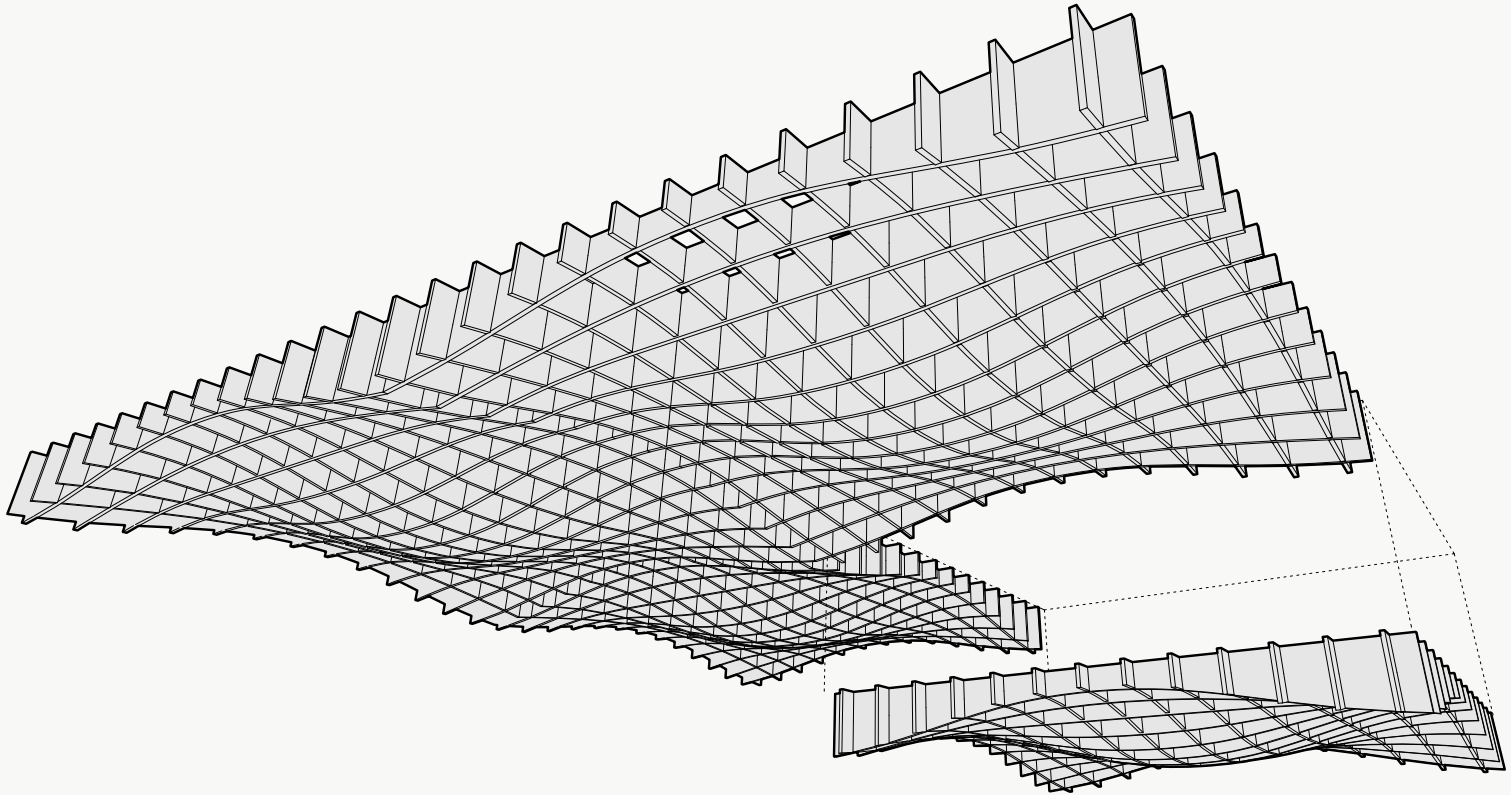

*Approximate. NRC rating may vary due to product dimensions and spacing.

Dimensions

Standard Unit Dimensions

Typical ranges for length and width.

Custom Opportunity

Product dimensions can be manipulated in order to fit your design aesthetic and site conditions.

Standard Unit Thicknesses

Thickness is dependent on material layer selection.

Product Details

Attachment Methods*

Aircraft Cable

- + Fastest/easiest height adjustment
- + Largest height adjustment range
- + Height and angle versatility
- + Accommodates uneven ceiling surfaces and MEP

Threaded Rod

- + Reduced product sway
- + Height and angle versatility
- + Accommodates uneven ceiling surfaces and MEP

Mechanical Direct

- + Lowest profile installation method
- + Eliminates product sway
- + Connects to: Unistrut, ACT Grid, flat ceiling surfaces
- + Connections: Magnets, Grid Clips, Panel Clips, Metal Bracket, Custom