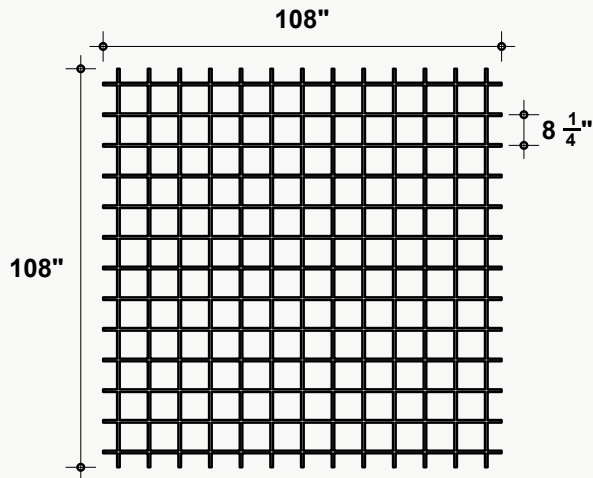

*Approximate. NRC rating may vary due to product dimensions and spacing.

Dimensions

Standard Unit Dimensions

Typical ranges for length and width.

Custom Opportunity

Product dimensions can be manipulated in order to fit your design aesthetic and site conditions.