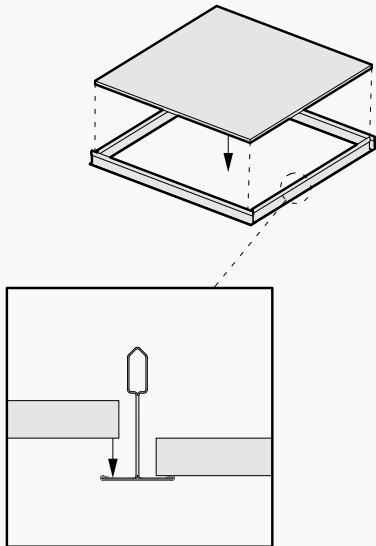

*Approximate. NRC rating may vary due to product dimensions and spacing.

Dimensions

Standard Unit Dimensions

Typical ranges for length and width.

***Available in lengths of 24" & 48"**

Custom Opportunity

Product dimensions can be manipulated in order to fit your design aesthetic and site conditions.

Standard Unit Thicknesses

Thickness is dependent on material layer selection.

Product Details

Installation Options*

All products and installation methods can be **customized** to meet the unique requirements of your space.

Above Grid Installation

- + Easy to install, adjust, and remove
- + Replaces existing mineral tiles
- + Substrate based, no hardware needed

Available methods: Drop-In

Below Grid Installation

- + Visually obstructs metal grid structure
- + 1/4" gap between tiles