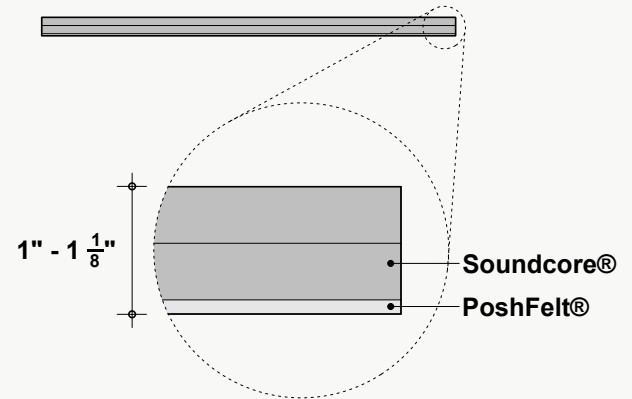

Standard Unit Thicknesses

Thickness is dependent on material layer selection.