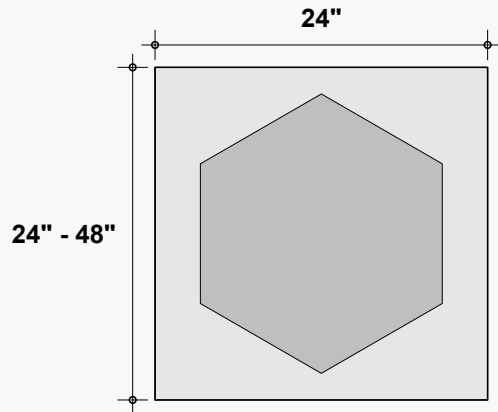

*Approximate. NRC rating may vary due to product dimensions and spacing.

Dimensions

Standard Unit Dimensions

Typical ranges for length and width.

***Available in lengths of 24" & 48"**

Custom Opportunity

Product dimensions can be manipulated in order to fit your design aesthetic and site conditions.