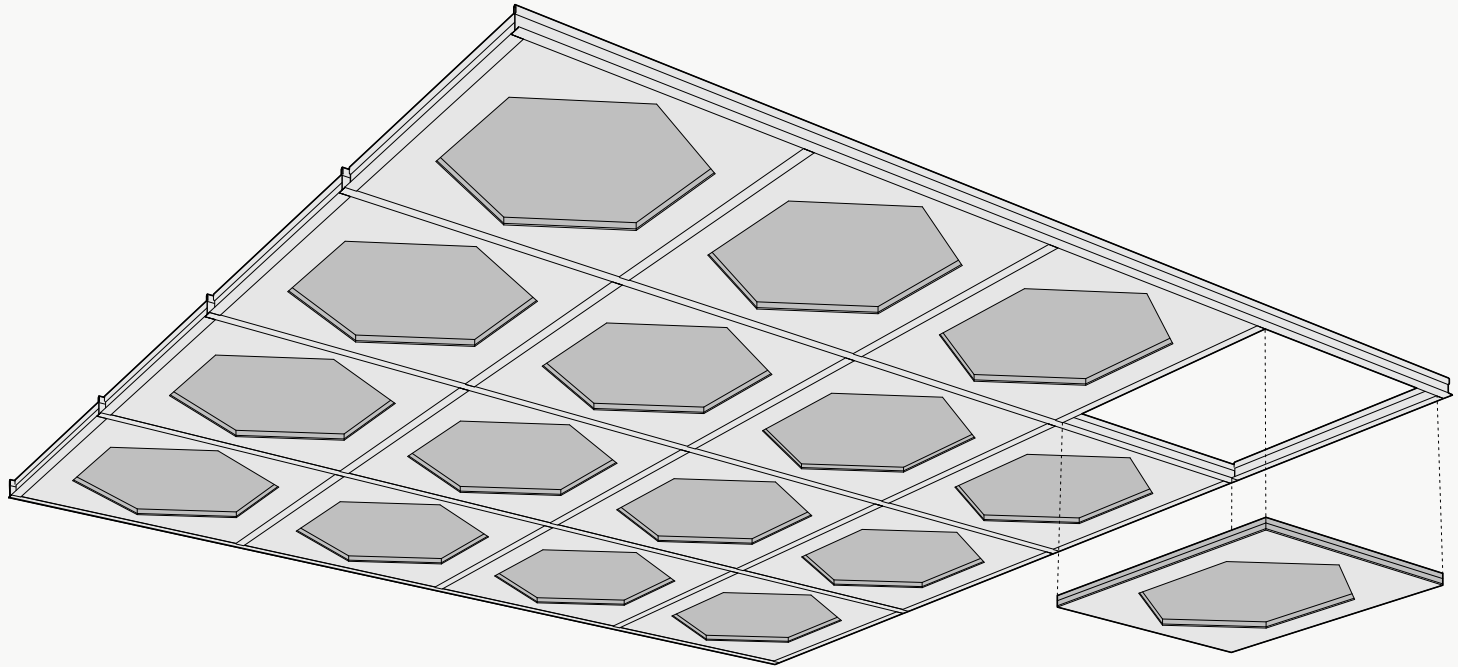

*Approximate. NRC rating may vary due to product dimensions and spacing.

Dimensions

Standard Unit Dimensions

Typical ranges for length and width.

***Available in lengths of 24" & 48"**

Custom Opportunity

Product dimensions can be manipulated in order to fit your design aesthetic and site conditions.

Standard Unit Thicknesses

Thickness is dependent on material layer selection.

Product Details

Installation Options*

All products and installation methods can be **customized** to meet the unique requirements of your space.

Above Grid Installation

- + Easy to install, adjust, and remove
- + Replaces existing mineral tiles
- + Substrate based, no hardware needed

Available methods: Drop-In

Below Grid Installation

- + Visually obstructs metal grid structure
- + 1/4" gap between tiles