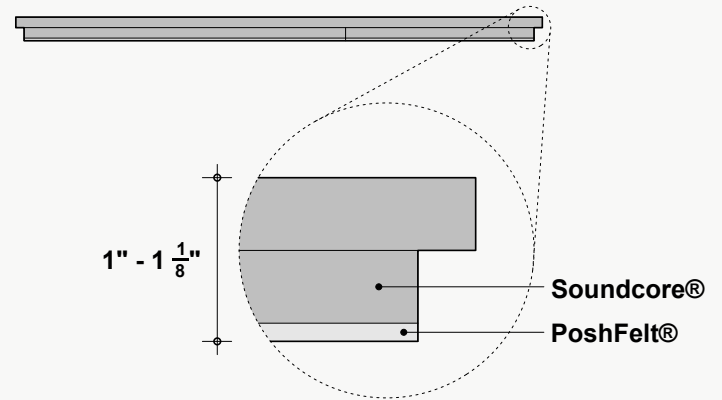

*Approximate. NRC rating may vary due to product dimensions and spacing.

Dimensions

Standard Unit Dimensions

Typical ranges for length and width.

***Available in lengths of 24\" & 48\"**

Custom Opportunity

Product dimensions can be manipulated in order to fit your design aesthetic and site conditions.

Standard Unit Thicknesses

Thickness is dependent on material layer selection.

Product Details

Installation Options*

Available methods: Drop-In

Below Grid Installation

- + Visually obstructs metal grid structure
- + 1/4" gap between tiles

Available methods: Press-Fit

*Not all listed attachment methods may be applicable to this product.