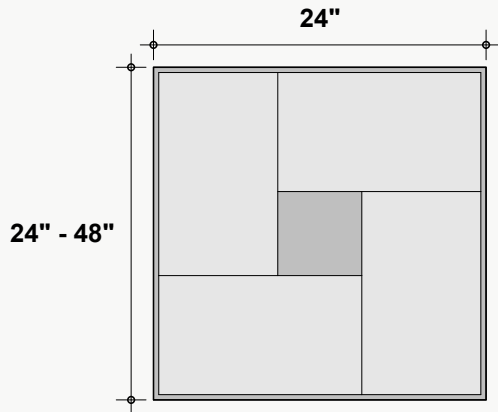

*Approximate. NRC rating may vary due to product dimensions and spacing.

Dimensions

Standard Unit Dimensions

Typical ranges for length and width.

***Available in lengths of 24\" & 48\"**

Custom Opportunity