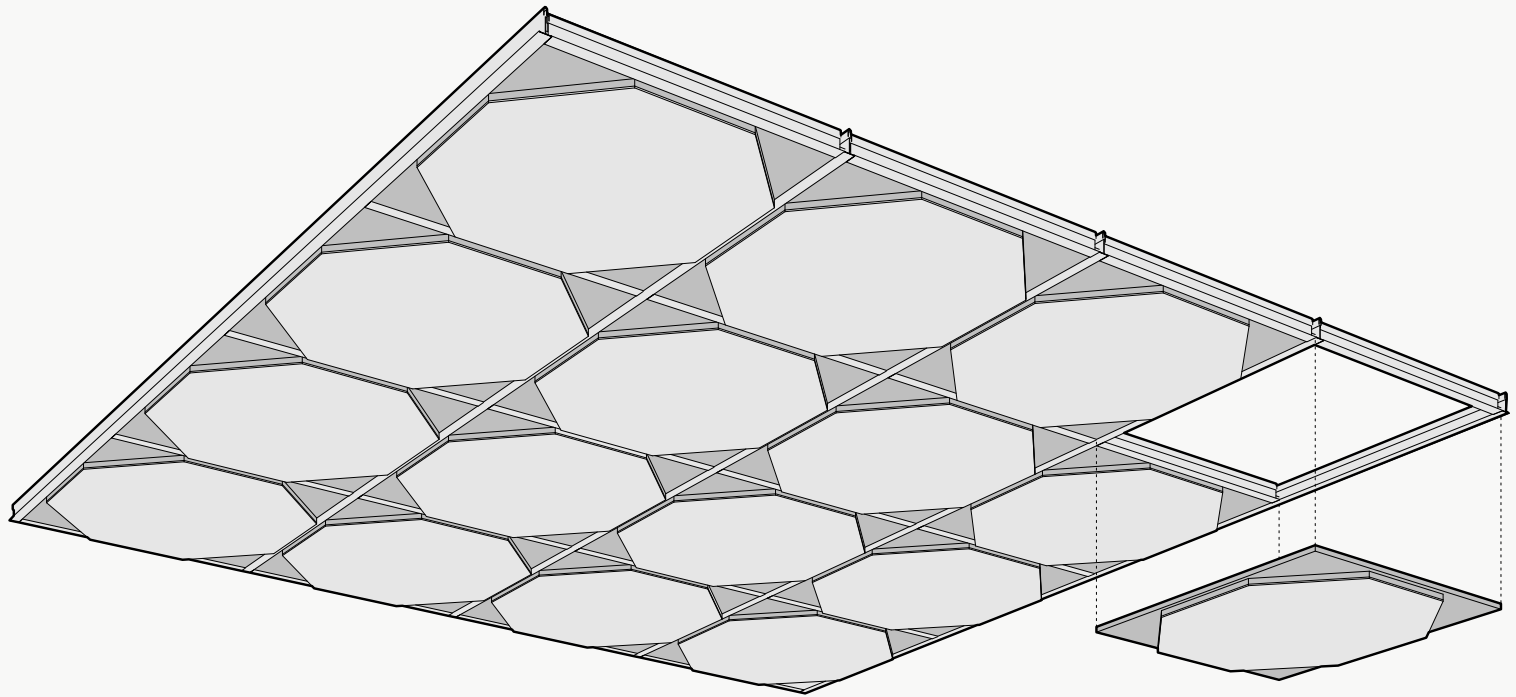

Product Details