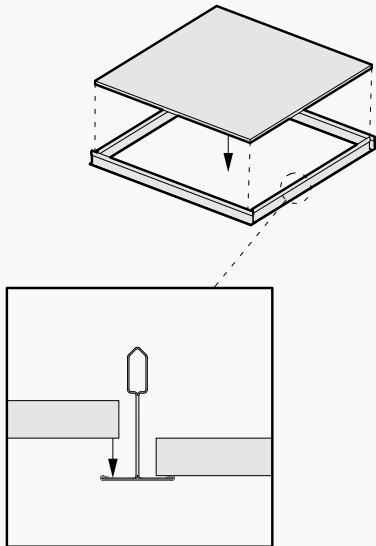

Thickness is dependent on material layer selection.

Custom Opportunity

Product dimensions can be manipulated in order to fit your design aesthetic and site conditions.

Product Details

Installation Options*

Available methods: Drop-In

Below Grid Installation

- + Visually obstructs metal grid structure
- + 1/4" gap between tiles

Available methods: Press-Fit

*Not all listed attachment methods may be applicable to this product.