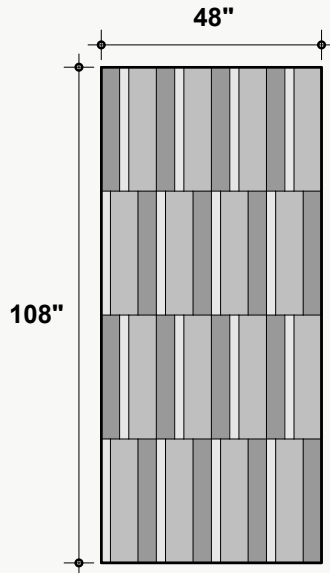

*Approximate. NRC rating may vary due to product dimensions and spacing.

Dimensions

Standard Unit Dimensions

Typical ranges for height and width.

Custom Opportunity

Product dimensions can be manipulated in order to fit your design aesthetic and site conditions.