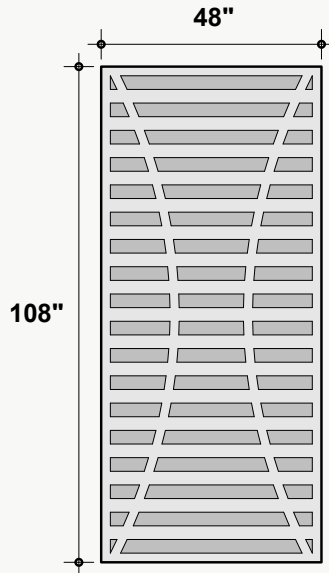

Dimensions

Standard Unit Dimensions

Typical ranges for height and width.

Custom Opportunity

Product dimensions can be manipulated in order to fit your design aesthetic and site conditions.

Standard Unit Thicknesses