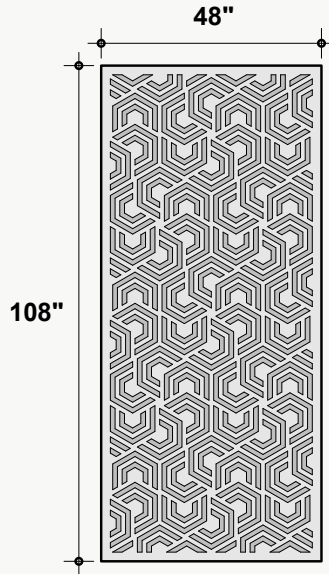

*Approximate. NRC rating may vary due to product dimensions and spacing.

Dimensions

Standard Unit Dimensions

Typical ranges for height and width.

Custom Opportunity

Product dimensions can be manipulated in order to fit your design aesthetic and site conditions.