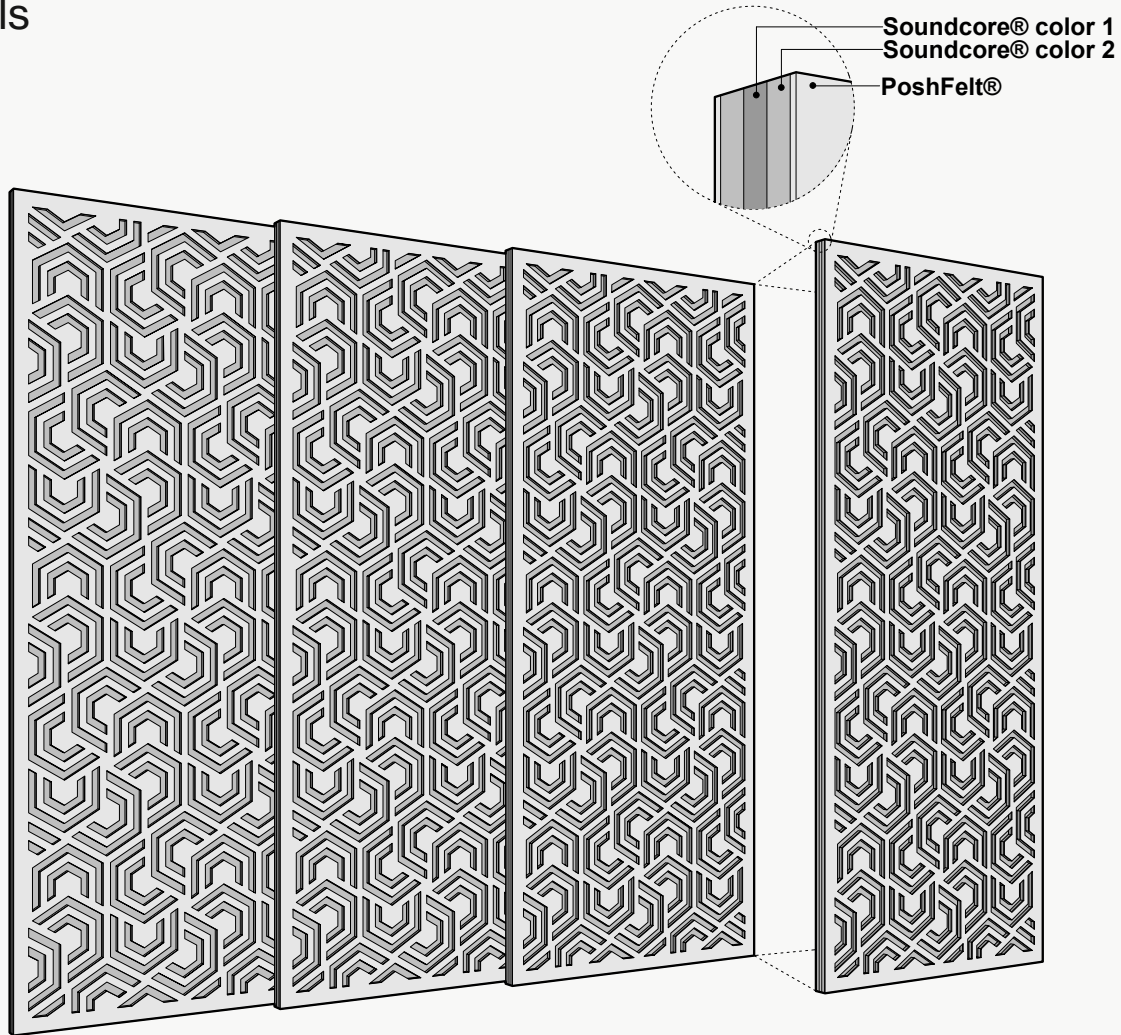

Material Specifications

	Soundcore®	PoshFelt®
Content	Recycled PET acoustic felt	100% Merino or Karakul wool acoustic felt
Weathering	Colorfast, non-deteriorating, non-hygroscopic	Colorfast, non-deteriorating, non-woven, moisture resistant
Environmental	Recycled PET acoustic felt is 60% post-consumer recycled content and is 100% recyclable. Contributes points toward LEED v4, CDPH v1.2, VOC free, non-toxic, non-allergenic, anti-microbial - does not attract mold and mildew. Compliant with Living Building Challenge criteria & DECLARE Red List Free.	100% organic wool design felt is a rapidly renewable resource and is 100% biodegradable/compostable. Contributes points toward LEED v4, CDPH v1.2, VOC free, no chemical irritants, no formaldehyde, and is free of other harmful substances. Compliant with Living Building Challenge criteria & DECLARE Red List Free.
Variation	PET felt panels are created through a manufacturing process known as 'felting'. This process results in a heathered appearance. Multiple color tones may appear in the same panel. Slight color variations should be expected.	Due to its 100% natural origin, the raw fibers of wool felt contain inclusions and color variations throughout the material. Color matching is not guaranteed between dye lots and inconsistencies may be more prominent in volumes that exceed the normal commercial standard.

*Approximate. NRC rating may vary due to product dimensions and spacing.

Dimensions

Standard Unit Dimensions

Typical ranges for height and width.

Custom Opportunity

Product dimensions can be manipulated in order to fit your design aesthetic and site conditions.

Standard Unit Thicknesses

Thickness is dependent on material layer selection.

Product Details

Installation Options*

All products and installation methods can be **customized** to meet the unique requirements of your space.