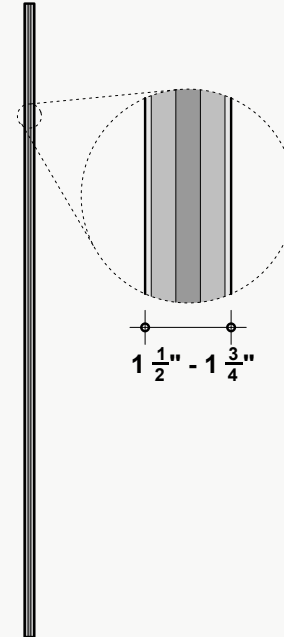

Standard Unit Thicknesses

Thickness is dependent on material layer selection.