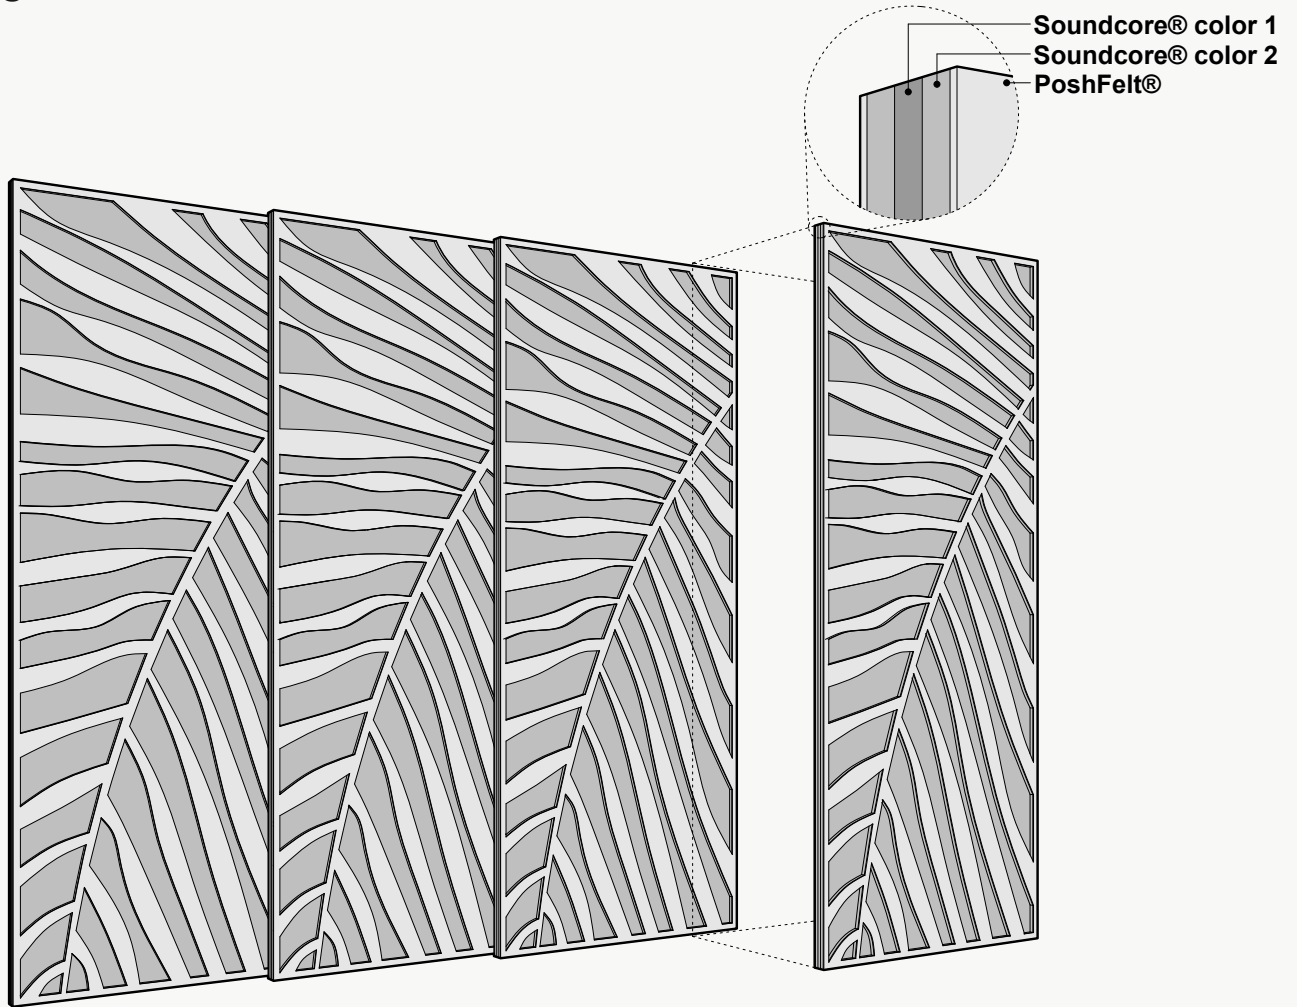

*Approximate. NRC rating may vary due to product dimensions and spacing.

Dimensions

Standard Unit Dimensions

Typical ranges for height and width.

Custom Opportunity

Product dimensions can be manipulated in order to fit your design aesthetic and site conditions.

Standard Unit Thicknesses

Thickness is dependent on material layer selection.

Product Details

Installation Options*

All products and installation methods can be **customized** to meet the unique requirements of your space.