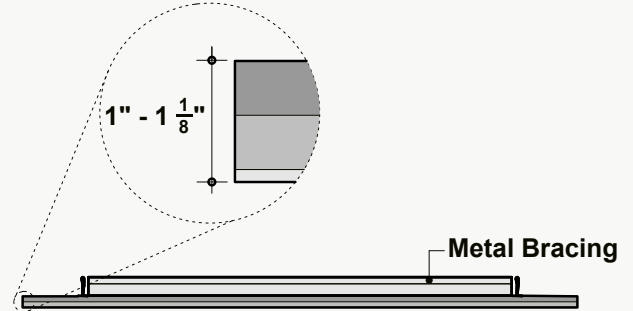

*Approximate. NRC rating may vary due to product dimensions and spacing.

Dimensions

Standard Unit Dimensions

Typical ranges for length and width.

Standard Unit Thicknesses

Thickness is dependent on material layer selection.

- + Fastest/easiest height adjustment
- + Largest height adjustment range
- + Height and angle versatility
- + Accommodates uneven ceiling surfaces and MEP

Threaded Rod

- + Reduced product sway
- + Height and angle versatility
- + Accommodates uneven ceiling surfaces and MEP