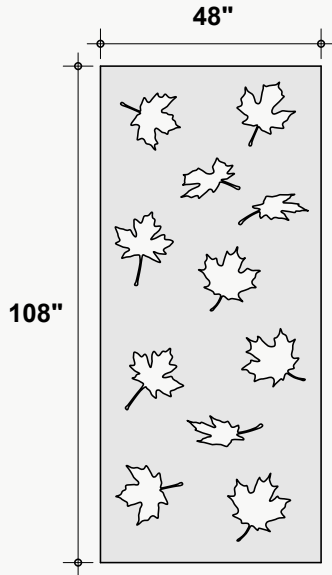

*Approximate. NRC rating may vary due to product dimensions and spacing.

Dimensions

Standard Unit Dimensions

Typical ranges for height and width.

Custom Opportunity

Product dimensions can be manipulated in order to fit your design aesthetic and site conditions.