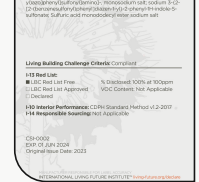

*Approximate. NRC rating may vary due to product dimensions and spacing.