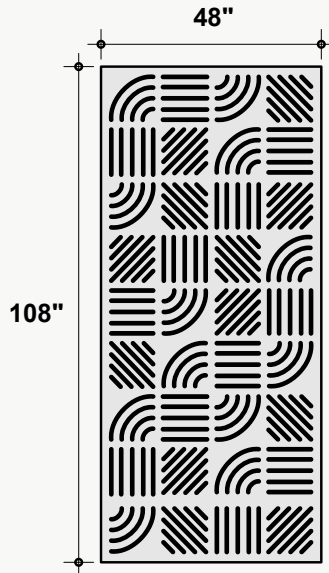

SINGLE DIVIDERS 024

DVD-SGL-024

Dimensions

Standard Unit Dimensions

Typical ranges for height and width.

Custom Opportunity

Product dimensions can be manipulated in order to fit your design aesthetic and site conditions.