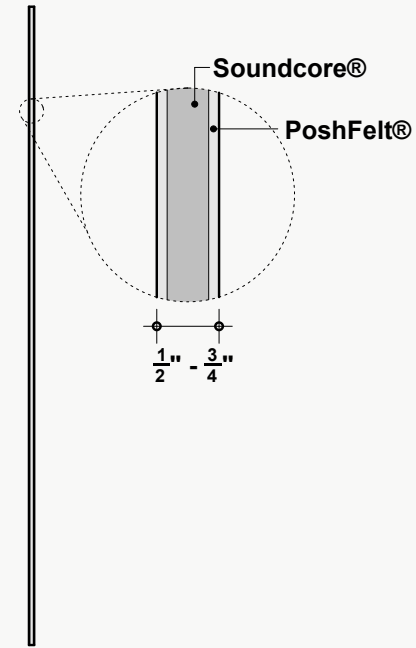

Standard Unit Thicknesses

Thickness is dependent on material layer selection.