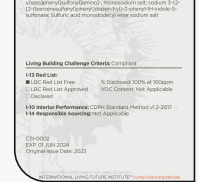

Material Specifications

	Soundcore®	PoshFelt®
Content	Recycled PET acoustic felt	100% Merino or Karakul wool acoustic felt
Weathering	Colorfast, non-deteriorating, non-hygroscopic	Colorfast, non-deteriorating, non-woven, moisture resistant
Environmental	Recycled PET acoustic felt is 60% post-consumer recycled content and is 100% recyclable. Contributes points toward LEED v4, CDPH v1.2, VOC free, non-toxic, non-allergenic, anti-microbial - does not attract mold and mildew. Compliant with Living Building Challenge criteria & DECLARE Red List Free.	100% organic wool design felt is a rapidly renewable resource and is 100% biodegradable/compostable. Contributes points toward LEED v4, CDPH v1.2, VOC free, no chemical irritants, no formaldehyde, and is free of other harmful substances. Compliant with Living Building Challenge criteria & DECLARE Red List Free.
Variation	PET felt panels are created through a manufacturing process known as 'felting'. This process results in a heathered appearance. Multiple color tones may appear in the same panel. Slight color variations should be expected.	Due to its 100% natural origin, the raw fibers of wool felt contain inclusions and color variations throughout the material. Color matching is not guaranteed between dye lots and inconsistencies may be more prominent in volumes that exceed the normal commercial standard.

*Approximate. NRC rating may vary due to product dimensions and spacing.