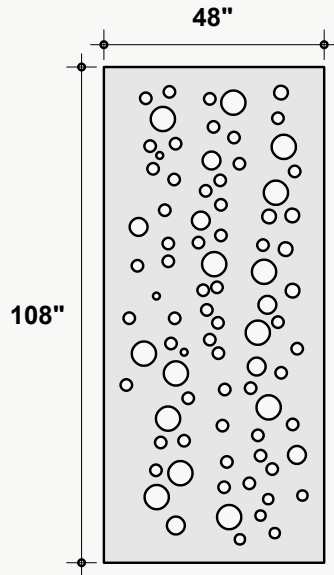

*Approximate. NRC rating may vary due to product dimensions and spacing.

Dimensions

Standard Unit Dimensions

Typical ranges for height and width.

Custom Opportunity

Product dimensions can be manipulated in order to fit your design aesthetic and site conditions.