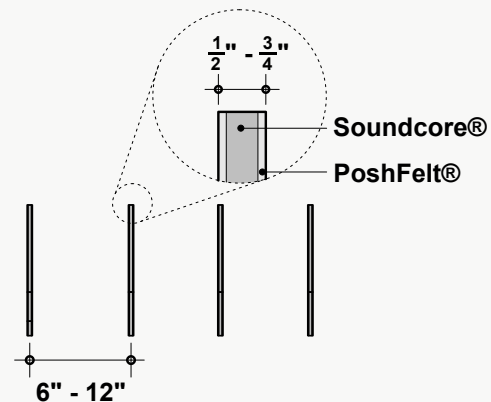

Standard Unit Thicknesses

Thickness is dependent on material layer selection.

On-Center Spacing

Our standard product spacing is 6"-12" on-center. Acoustic performance of the product improves as spacing is reduced.