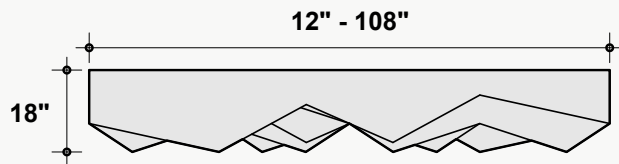

Dimensions

Standard Unit Dimensions

Typical ranges for length and height.

Custom Opportunity

Product dimensions can be manipulated in order to fit your design aesthetic and site conditions.

Standard Unit Thicknesses

Thickness is dependent on material layer selection.

On-Center Spacing

Our standard product spacing is 6"-12" on-center. Acoustic performance of the product improves as spacing is reduced.

Product Details