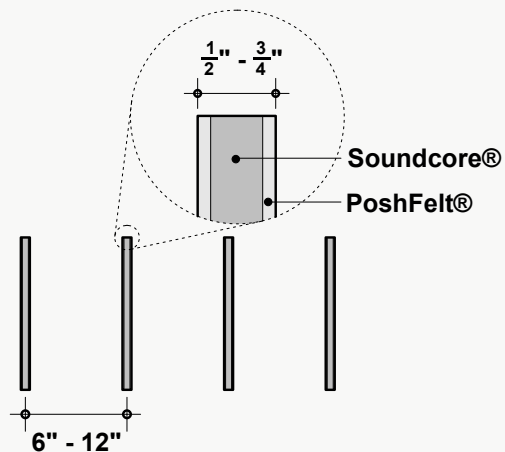

Standard Unit Thicknesses

Thickness is dependent on material layer selection.

On-Center Spacing

Our standard product spacing is 6"-12" on-center. Acoustic performance of the product improves as spacing is reduced.