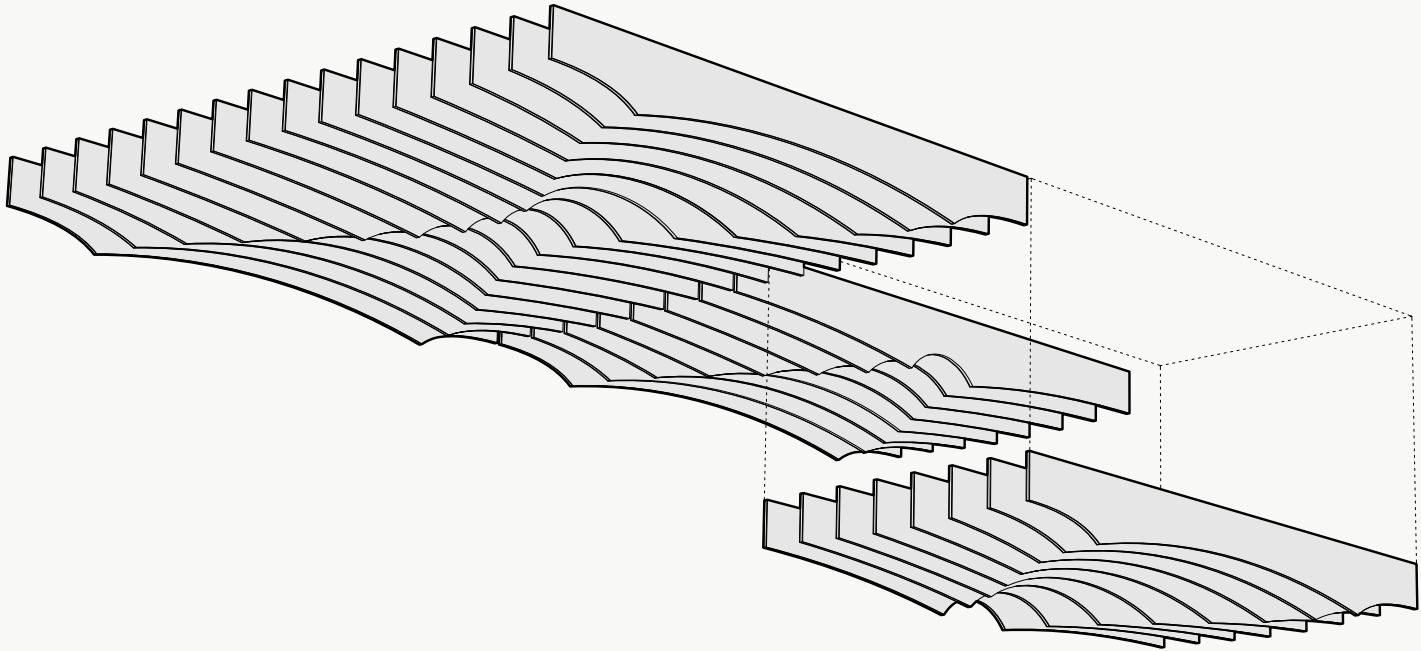

Standard Unit Thicknesses

Thickness is dependent on material layer selection.

On-Center Spacing

Our standard product spacing is 6"-12" on-center. Acoustic performance of the product improves as spacing is reduced.

Product Details

Installation Options

All products and installation methods can be **customized** to meet the unique requirements of your space.

Rail Suspension Advantages

Rail suspension installation methods are designed for fast and easy installation by reducing the amount of suspension points. The rail structure acts as a guide for the baffles, maintaining baffle spacing and orientation while remaining easily customizable to fit most RCP layouts.