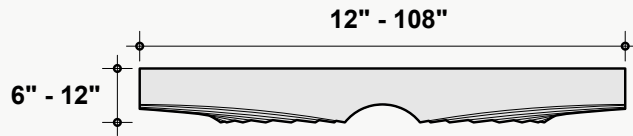

*Approximate. NRC rating may vary due to product dimensions and spacing.

Dimensions

Standard Unit Dimensions

Typical ranges for length and height.

Custom Opportunity

Product dimensions can be manipulated in order to fit your design aesthetic and site conditions.