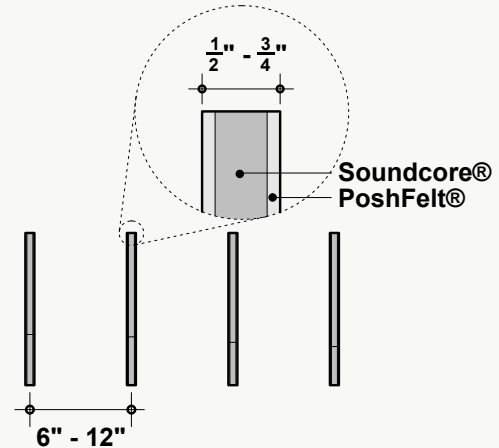

Standard Unit Thicknesses

Thickness is dependent on material layer selection.

On-Center Spacing

Our standard product spacing is 6"-12" on-center. Acoustic performance of the product improves as spacing is reduced.