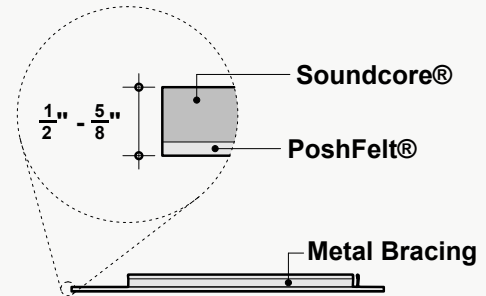

*Approximate. NRC rating may vary due to product dimensions and spacing.

Dimensions

Standard Unit Dimensions

Typical ranges for length and width.

Custom Opportunity

Product dimensions can be manipulated in order to fit your design aesthetic and site conditions.

Standard Unit Thicknesses

Thickness is dependent on material layer selection.

Product Details

Attachment Methods*

Aircraft Cable

- + Fastest/easiest height adjustment
- + Largest height adjustment range
- + Height and angle versatility
- + Accommodates uneven ceiling surfaces and MEP

Threaded Rod

- + Reduced product sway
- + Height and angle versatility
- + Accommodates uneven ceiling surfaces and MEP

Mechanical Direct

- + Lowest profile installation method
- + Eliminates product sway
- + Connects to: Unistrut, ACT Grid, flat ceiling surfaces
- + Connections: Magnets, Grid Clips, Panel Clips, Metal Bracket, Custom