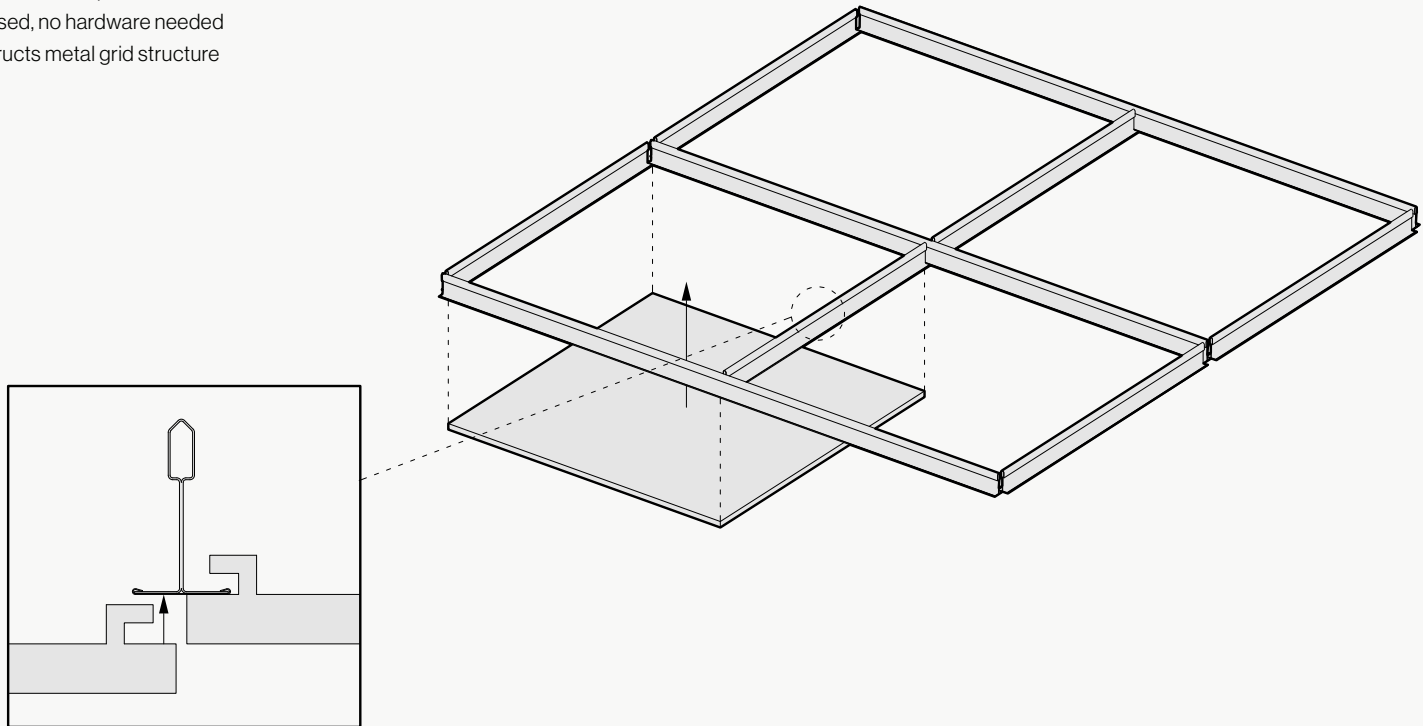

Thickness is dependent on material layer selection.

Custom Opportunity

Product dimensions can be manipulated in order to fit your design aesthetic and site conditions.

Product Details

Installation Options

All products and installation methods can be **customized** to meet the unique requirements of your space.

Press-Fit

- + Allows for product to ship flat
- + Substrate based, no hardware needed
- + Visually obstructs metal grid structure