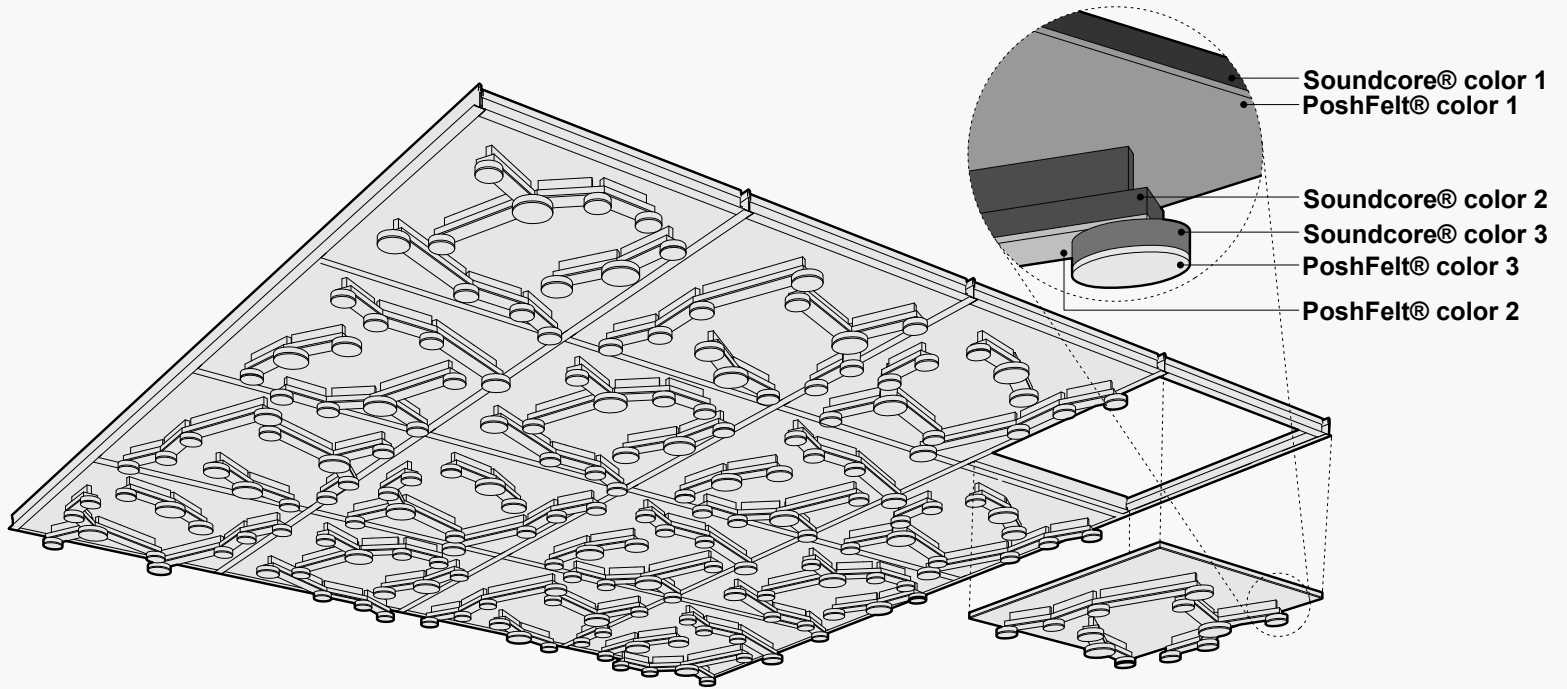

Product Details