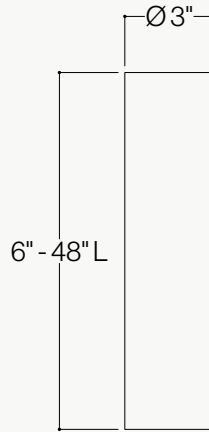

Lighting Specs

Lighting Fixture Features:

- + Circular profile: 3" Diameter
- + UL listed
- + Uniform 360 degrees of light
- + Available dimming

3" Vertical Linear Tubular Pendant Luminaire

- + Beam Angle: 360°
- + Lumens: 936
- + Input Watts: 6.0 W FT
- + CCT Range: 2700K - 6200K