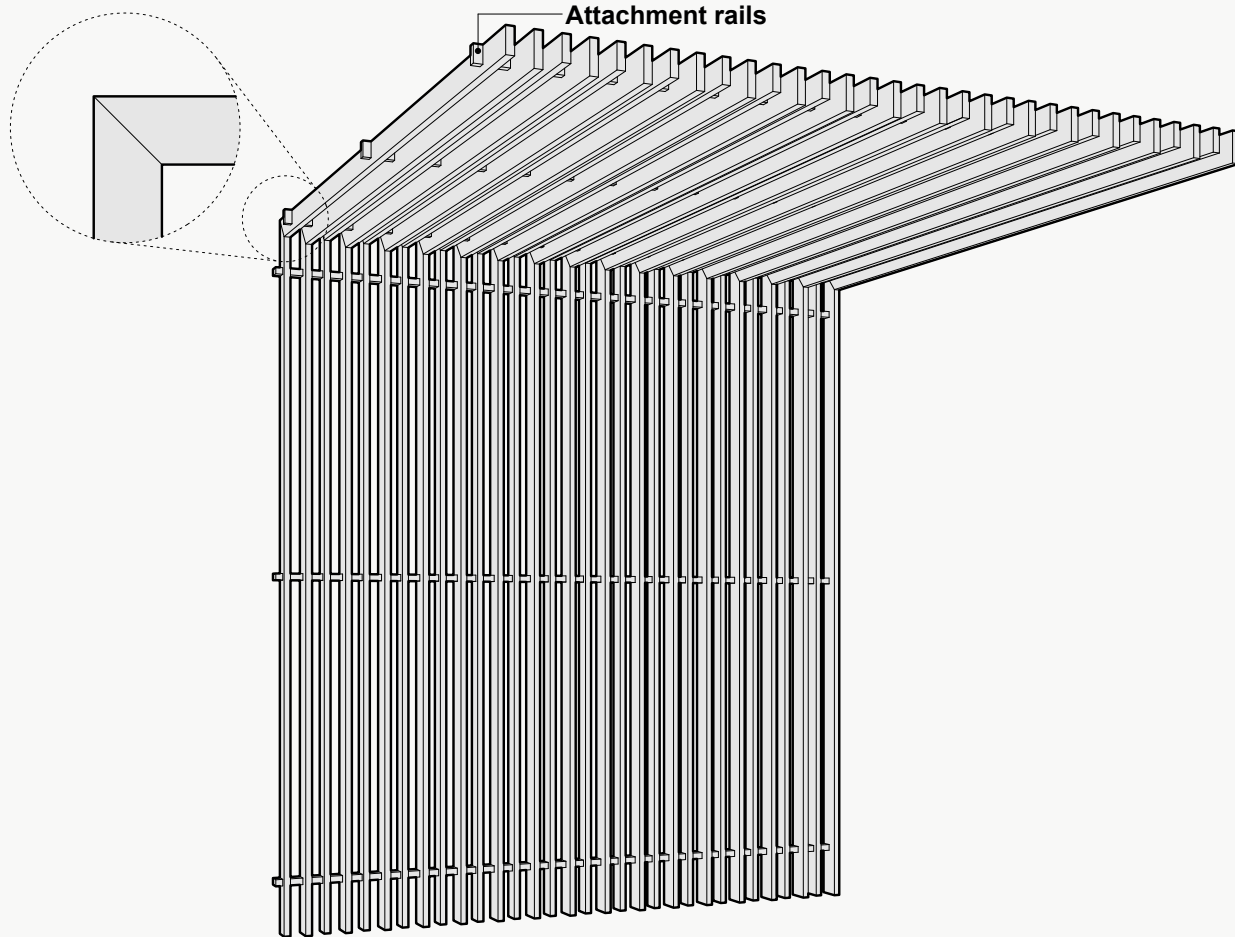

Standard Unit Thicknesses

Thickness is independent of material layer selection.

Custom Opportunity

Product dimensions can be manipulated in order to fit your design aesthetic and site conditions.

Product Details

Installation Options*

All products and installation methods can be **customized** to meet the unique requirements of your space.

Individual

Attachment solution allowing for independent installation of units.

- + Allows for multiple unit orientations
- + No visible hardware

Available methods: Panel Clip, Metal Bracket

Rail

Attachment solution using physical hardware to attach to an existing surface or substrate.

- + Controlled unit spacing and orientation
- + Fastest installation time
- + Lowest labor cost

Available methods: Linear Rail

*Not all listed attachment methods may be applicable to this product.

Material Layers