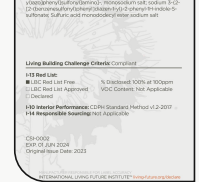

*Approximate. NRC rating may vary due to product dimensions and spacing.