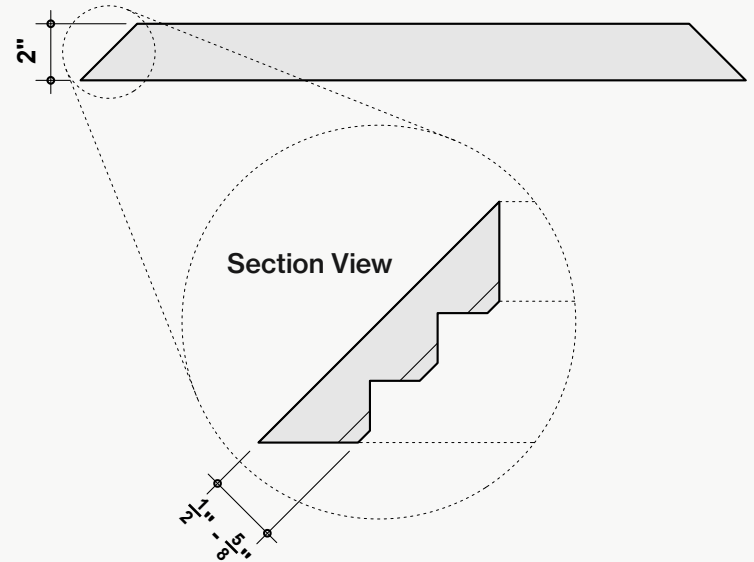

Technical Drawings

Standard Dimensions

Typical ranges for length and width.

Custom Opportunity

Product dimensions can be manipulated in order to fit your design aesthetic and site conditions.

Standard Thickness

Thickness is independent of material layer selection.

Unit Configuration

The configuration shown is suggested but can be customized to reflect your design intent and the needs of your space.

Installation Options