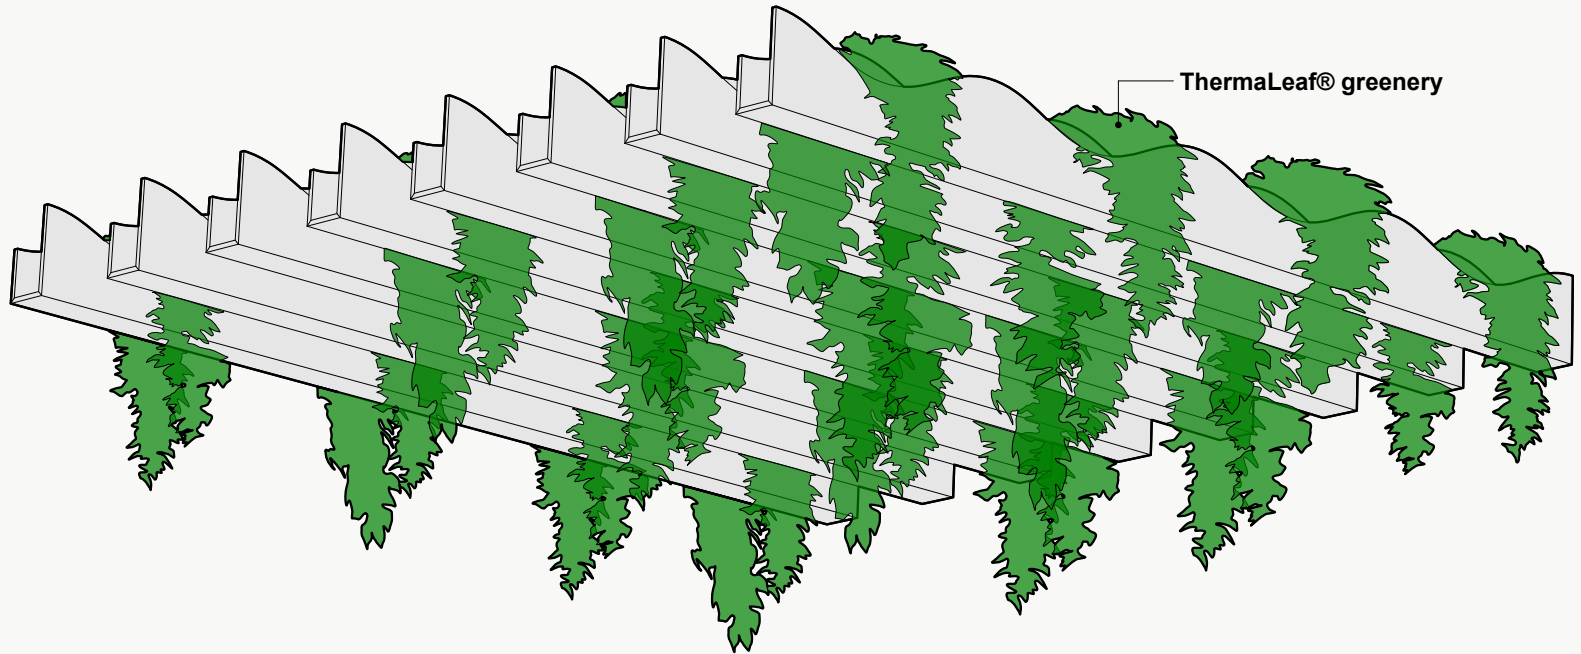

Product Details

ThermaLeaf® Greenery

Commercial Silk International's trademarked ThermaLeaf® artificial foliage is a proprietary formulation and manufacturing process whereby the fire retardants are impregnated directly into the raw materials of the foliage resulting in an inherently fire retardant "IFR" product.