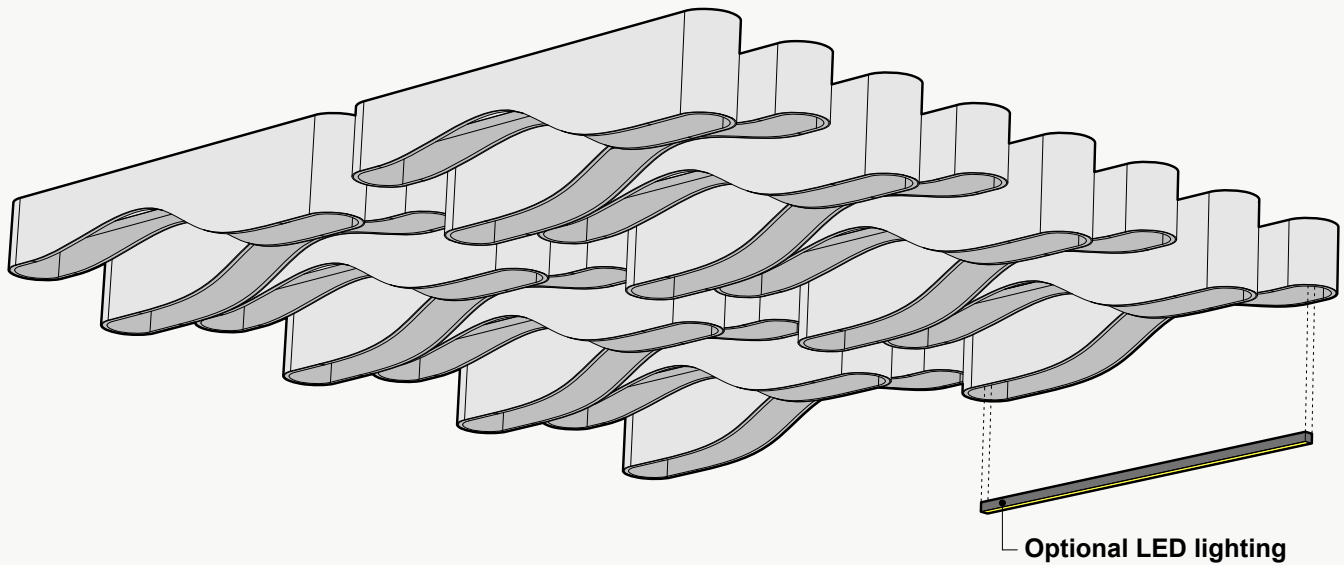

Standard Unit Thicknesses

Thickness is independent of material layer selection.

On-Center Spacing

Our standard product spacing is 12" - 16" on-center. Acoustic performance of the product improves as spacing is reduced.

Product Details

Lighting Integration

Lighting Specs

Lighting Fixture Features:

- + Square profile: 0.93" x 1.00"
- + UL Certified
- + ALCOA 6063 - T5 Aluminum Alloy

98° (average) - Performance Per 1" - Tested at 4200K, 90+ CRI