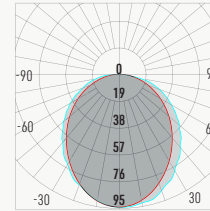

Product Details

Lighting Integration

Lighting Specs

Lighting Fixture Features:

- + Square profile: 0.93" x 1.00"
- + UL Certified
- + ALCOA 6063 - T5 Aluminum Alloy

98° (average) - Performance Per 1" - Tested at 4200K, 90+ CRI

LP1			
CCT	3000K	3500K	4200K
Watts	1.5	1.5	1.5
Lumen	65	65	68
Lumen / W	41	41	43
Ratio	0.95	0.96	1.00

LP2			
CCT	3000K	3500K	4200K
Watts	2.9	2.9	2.9
Lumen	105	106	110
Lumen / W	40	40	42
Ratio	0.95	0.96	1.00

LP3			
CCT	3000K	3500K	4200K
Watts	4.4	4.4	4.4
Lumen	163	165	172
Lumen / W	41	41	43
Ratio	0.95	0.96	1.00

LP4			
CCT	3000K	3500K	4200K
Watts	5.4	5.4	5.4
Lumen	245	248	258
Lumen / W	45	46	48
Ratio	0.95	0.96	1.00