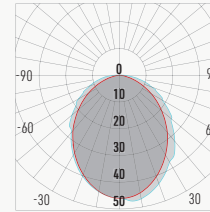

Product Details

Lighting Integration

Lighting Specs

Lighting Fixture Features:

- + Square profile: 0.93" x 1.00"
- + UL Certified
- + ALCOA 6063 - T5 Aluminum Alloy

98° (average) - Performance Per 1" - Tested at 4200K, 90+ CRI

LP1			
CCT	3000K	3500K	4200K
Watts	1.5	1.5	1.5
Lumen	65	65	68
Lumen / W	41	41	43
Ratio	0.95	0.96	1.00

LP2			
CCT	3000K	3500K	4200K
Watts	2.9	2.9	2.9
Lumen	105	106	110
Lumen / W	40	40	42
Ratio	0.95	0.96	1.00

LP3			
CCT	3000K	3500K	4200K
Watts	4.4	4.4	4.4
Lumen	163	165	172
Lumen / W	41	41	43
Ratio	0.95	0.96	1.00

LP4			
CCT	3000K	3500K	4200K
Watts	5.4	5.4	5.4
Lumen	245	248	258
Lumen / W	45	46	48
Ratio	0.95	0.96	1.00