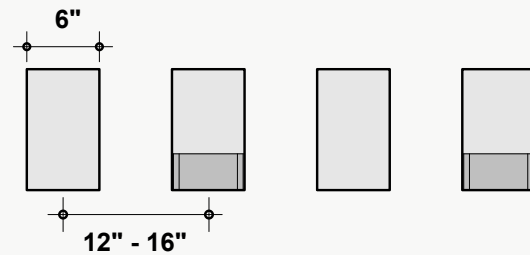

*Approximate. NRC rating may vary due to product dimensions and spacing.

Dimensions

Standard Unit Dimensions

Typical ranges for length and height.

Custom Opportunity

Product dimensions can be manipulated in order to fit your design aesthetic and site conditions.

Standard Unit Thicknesses

Thickness is independent of material layer selection.

On-Center Spacing

Our standard product spacing is 12" - 16" on-center. Acoustic performance of the product improves as spacing is reduced.