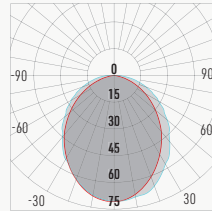

Product Details

Lighting Integration

Lighting Specs

Lighting Fixture Features:

- + Square profile: 0.93" x 1.00"
- + UL Certified
- + ALCOA 6063 - T5 Aluminum Alloy

98° (average) - Performance Per 1" - Tested at 4200K, 90+ CRI

LP1			
CCT	3000K	3500K	4200K
Watts	1.5	1.5	1.5
Lumen	65	65	68
Lumen / W	41	41	43
Ratio	0.95	0.96	1.00

LP2			
CCT	3000K	3500K	4200K
Watts	2.9	2.9	2.9
Lumen	105	106	110
Lumen / W	40	40	42
Ratio	0.95	0.96	1.00