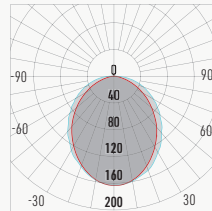

LP1			
CCT	3000K	3500K	4200K
Watts	1.5	1.5	1.5
Lumen	65	65	68
Lumen / W	41	41	43
Ratio	0.95	0.96	1.00

LP2			
CCT	3000K	3500K	4200K
Watts	2.9	2.9	2.9
Lumen	105	106	110
Lumen / W	40	40	42
Ratio	0.95	0.96	1.00

LP3			
CCT	3000K	3500K	4200K
Watts	4.4	4.4	4.4
Lumen	163	165	172
Lumen / W	41	41	43
Ratio	0.95	0.96	1.00

LP4			
CCT	3000K	3500K	4200K
Watts	5.4	5.4	5.4
Lumen	245	248	258
Lumen / W	45	46	48
Ratio	0.95	0.96	1.00