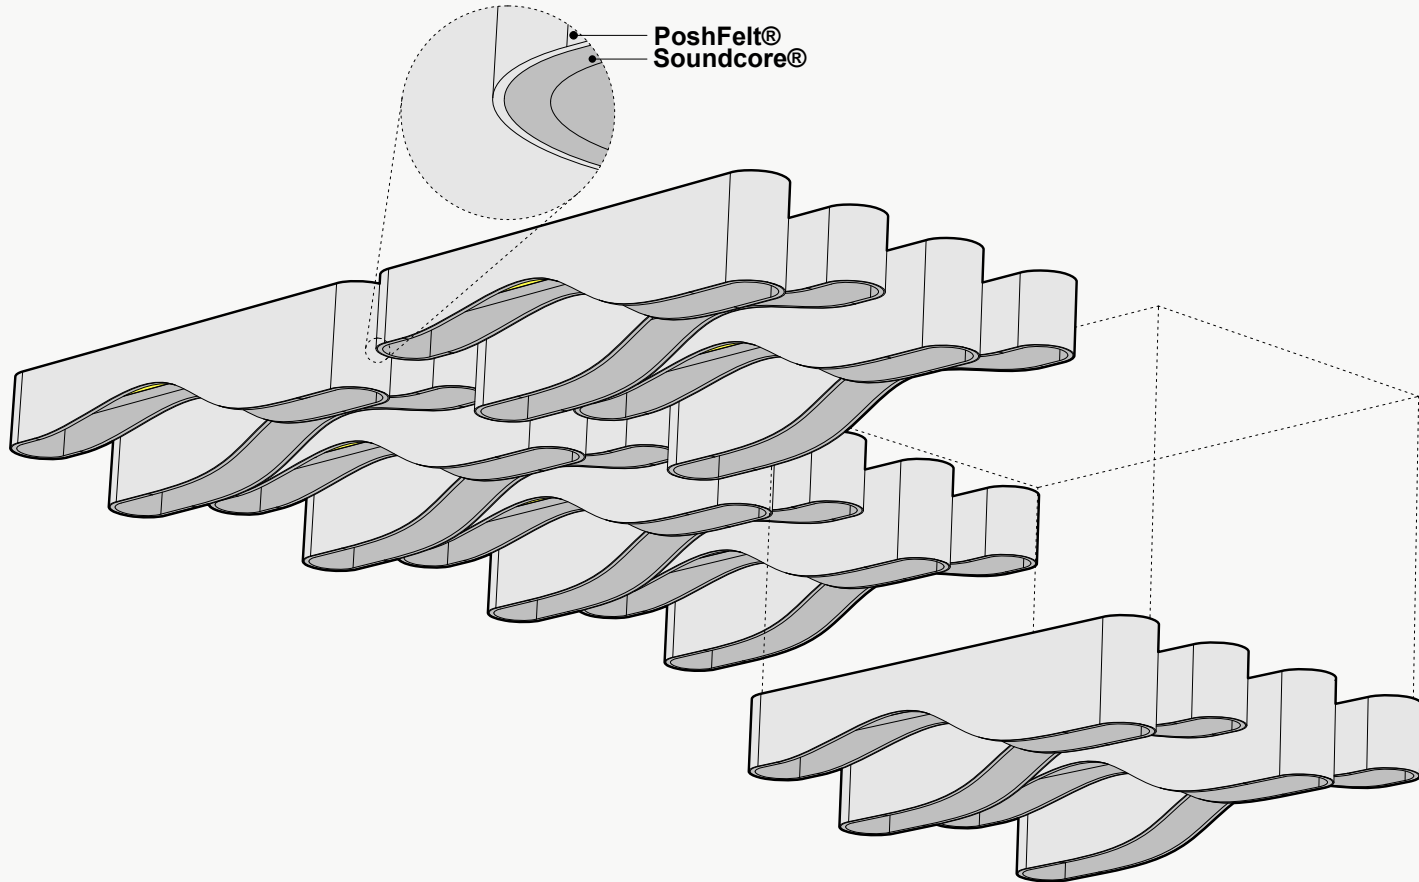

Product Details