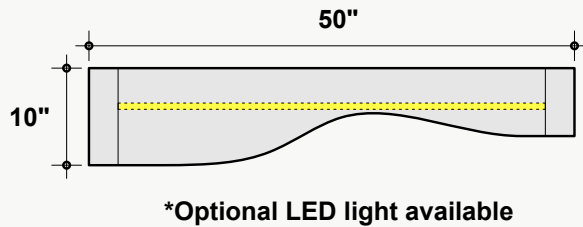

*Approximate. NRC rating may vary due to product dimensions and spacing.

Dimensions

Standard Unit Dimensions

Typical ranges for length and height.

Custom Opportunity

Product dimensions can be manipulated in order to fit your design aesthetic and site conditions.

Standard Unit Thicknesses

Thickness is independent of material layer selection.

On-Center Spacing

Our standard product spacing is 12" - 16" on-center. Acoustic performance of the product improves as spacing is reduced.