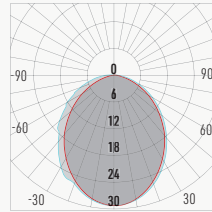

Product Details

Lighting Integration

Lighting Specs

Lighting Fixture Features:

- + Square profile: 0.93" x 1.00"
- + UL Certified
- + ALCOA 6063 - T5 Aluminum Alloy

98° (average) - Performance Per 1" - Tested at 4200K, 90+ CRI

LP1			
CCT	3000K	3500K	4200K
Watts	1.5	1.5	1.5
Lumen	65	65	68
Lumen / W	41	41	43
Ratio	0.95	0.96	1.00

LP2			
CCT	3000K	3500K	4200K
Watts	2.9	2.9	2.9
Lumen	105	106	110
Lumen / W	40	40	42
Ratio	0.95	0.96	1.00