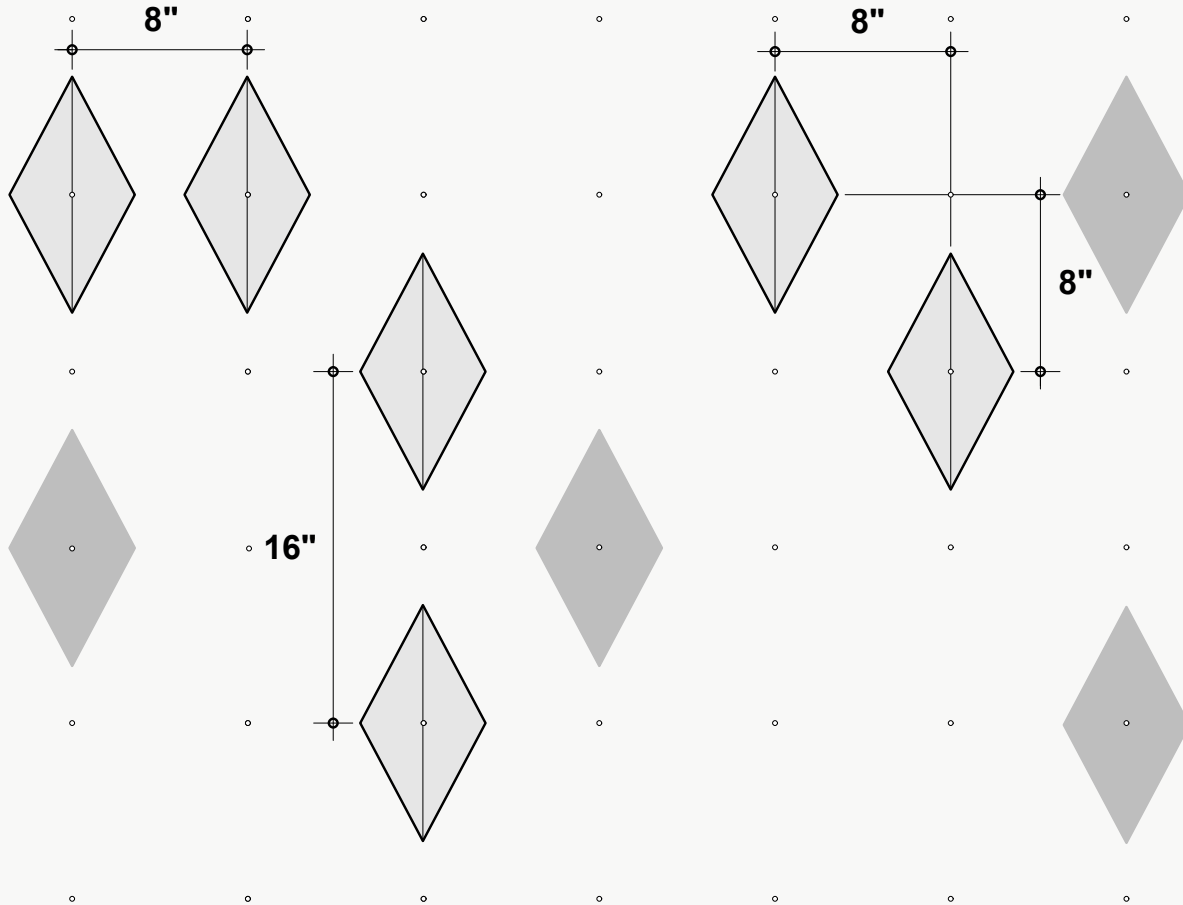

Product Details

Utilizes a 8" x 8" cable plan layout.