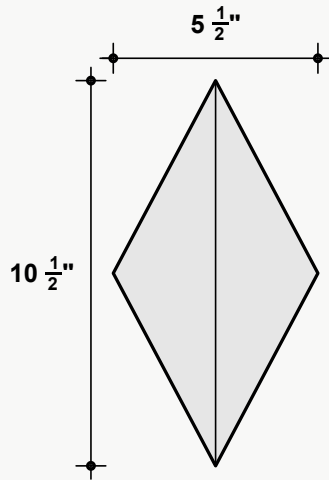

*Approximate. NRC rating may vary due to product dimensions and spacing.

Dimensions

Standard Unit Dimensions

Typical ranges for length and width.

Custom Opportunity

Product dimensions can be manipulated in order to fit your design aesthetic and site conditions.

*Represents 1 of 10 components.

Standard Unit Thicknesses

Thickness is dependent on material layer selection.

Standard Unit Assembly

10 ft cable sections with 10 components per section.

*Maximum 30 ft cable.