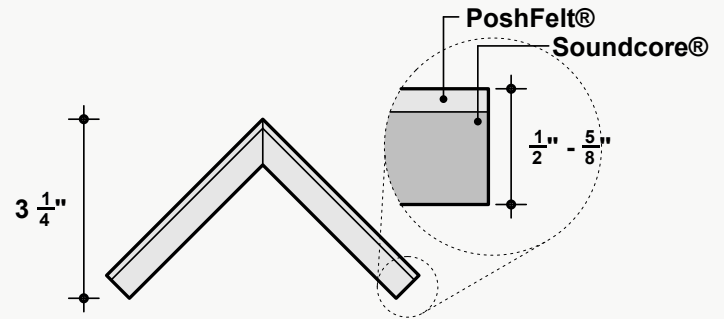

*Approximate. NRC rating may vary due to product dimensions and spacing.

Dimensions

Standard Unit Dimensions

Typical ranges for length and width.

Custom Opportunity

Product dimensions can be manipulated in order to fit your design aesthetic and site conditions.

*Represents 1 of 10 components.

Standard Unit Thicknesses

Thickness is dependent on material layer selection.

Standard Unit Assembly

10 ft cable sections with 10 components per section.

*Maximum 30 ft cable.