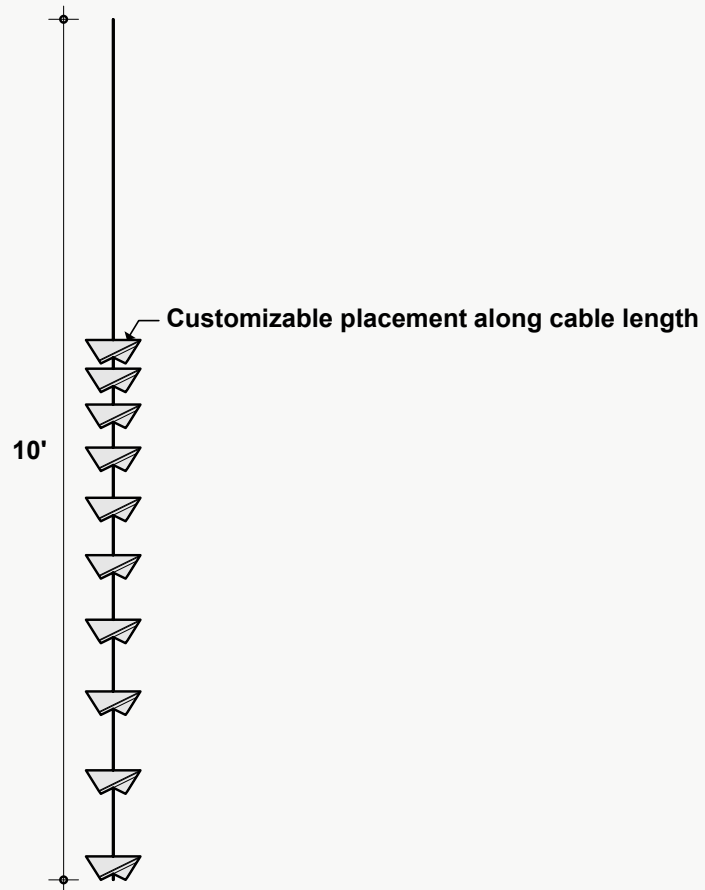

*Represents 1 of 10 components.

Standard Unit Thicknesses

Thickness is dependent on material layer selection.

Standard Unit Assembly

10 ft cable sections with 10 components per section.

*Maximum 30 ft cable.

Product Details

Utilizes a 8" x 8" cable plan layout.

Attachment Methods*

Aircraft Cable

- + Fastest/easiest height adjustment
- + Largest height adjustment range
- + Height and angle versatility
- + Accommodates uneven ceiling surfaces and MEP