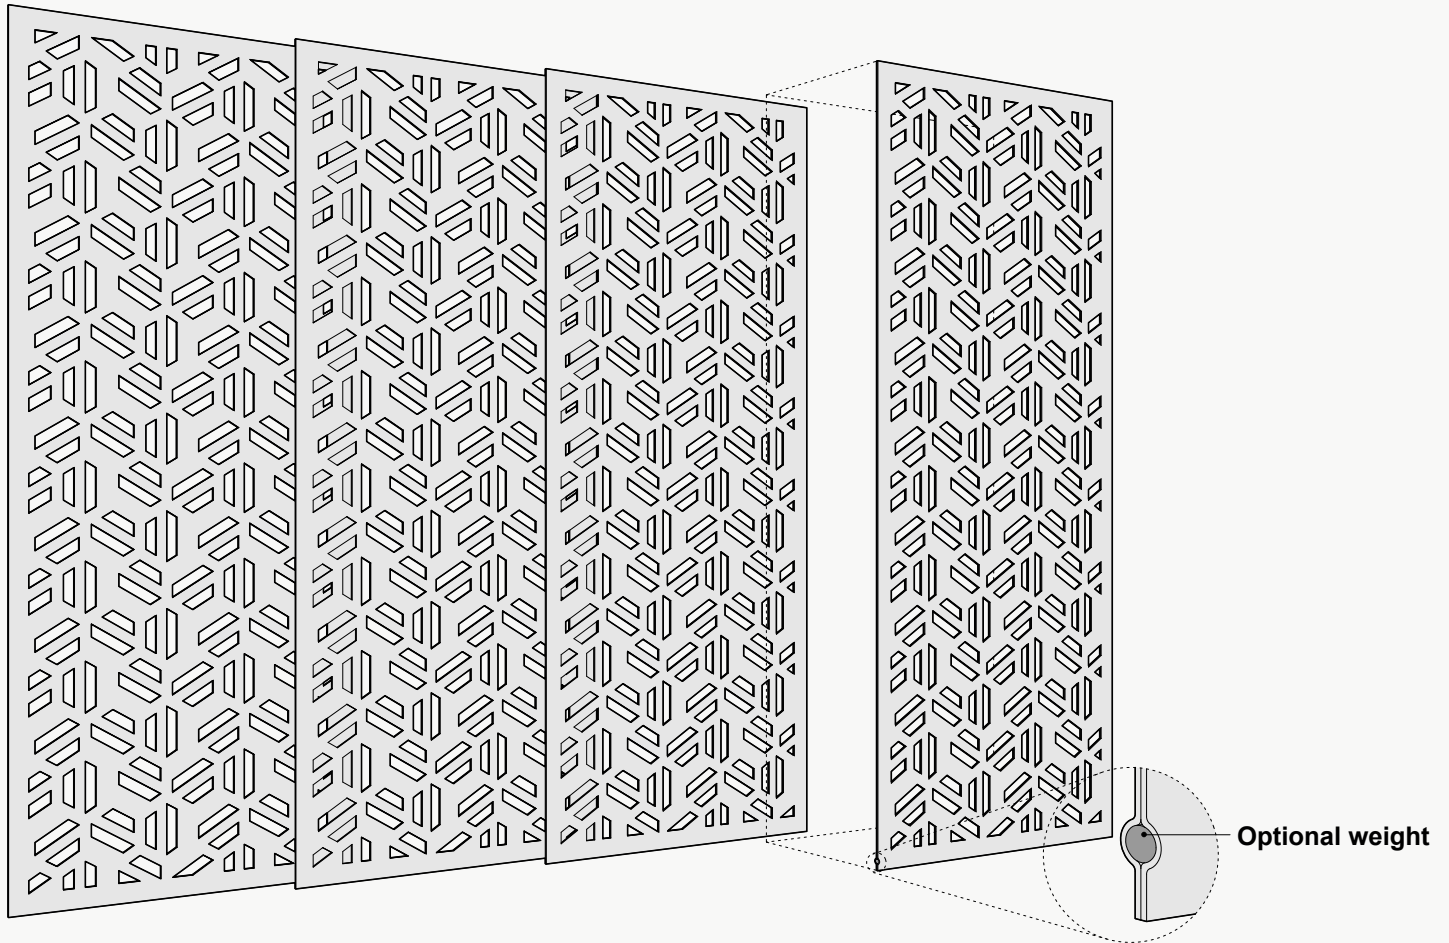

Product Details