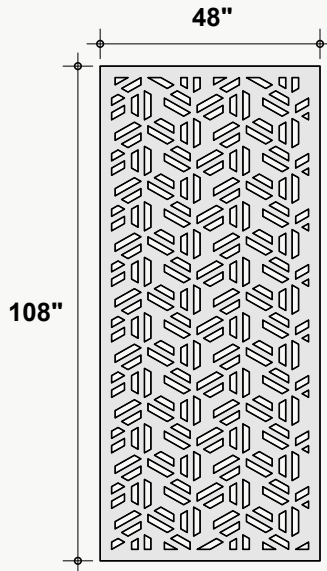

PoshFelt®

*Approximate. NRC rating may vary due to product dimensions and spacing.

Dimensions

Standard Unit Dimensions

Typical ranges for height and width.

Custom Opportunity

Product dimensions can be manipulated in order to fit your design aesthetic and site conditions.