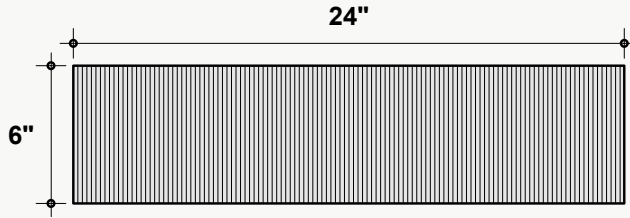

Dimensions

Standard Unit Dimensions

Typical ranges for height and width.

Custom Opportunity

Product dimensions can be manipulated in order to fit your design aesthetic and site conditions.

Standard Unit Thicknesses

Thickness is independent of material layer selection.

Configuration Options

The layouts shown are a summation of individual units. Individual units may be assembled in various arrangements to dictate the larger design. Configurations shown are suggested, but can be rearranged to achieve a custom layout.