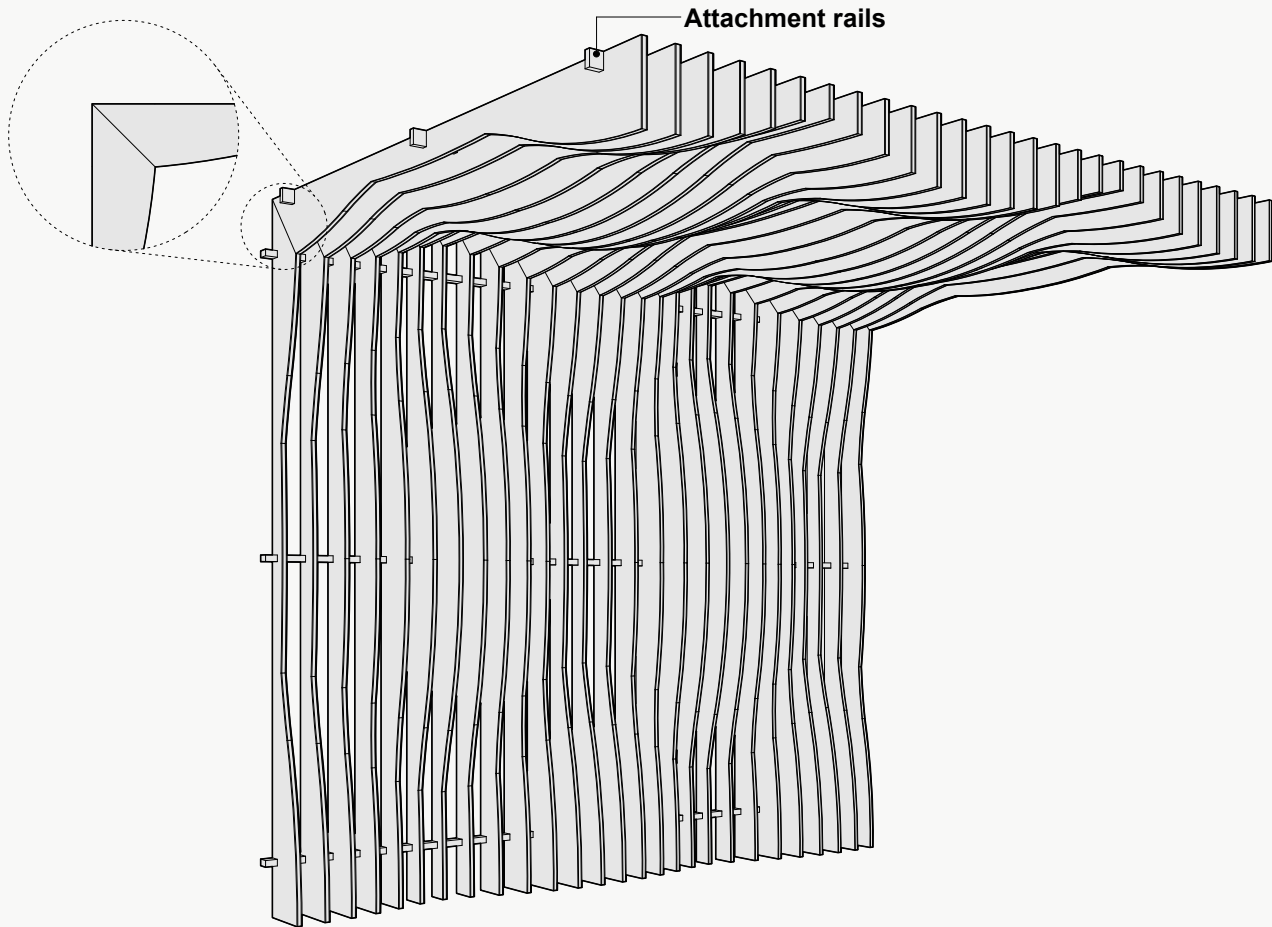

*Approximate. NRC rating may vary due to product dimensions and spacing.

Dimensions

Standard Unit Dimensions

Typical ranges for height and width.

Custom Opportunity

Product dimensions can be manipulated in order to fit your design aesthetic and site conditions.

Standard Unit Thicknesses

Thickness is dependent on material layer selection.

Product Details

Installation Options*

All products and installation methods can be **customized** to meet the unique requirements of your space.

Individual

Attachment solution allowing for independent installation of units.

- + Allows for multiple unit orientations
- + No visible hardware

Available methods: Metal Bracket

Rail

Attachment solution using physical hardware to attach to an existing surface or substrate.

- + Controlled unit spacing and orientation
- + Fastest installation time
- + Lowest labor cost

Available methods: Linear Rail

*Not all listed attachment methods may be applicable to this product.

Material Layers