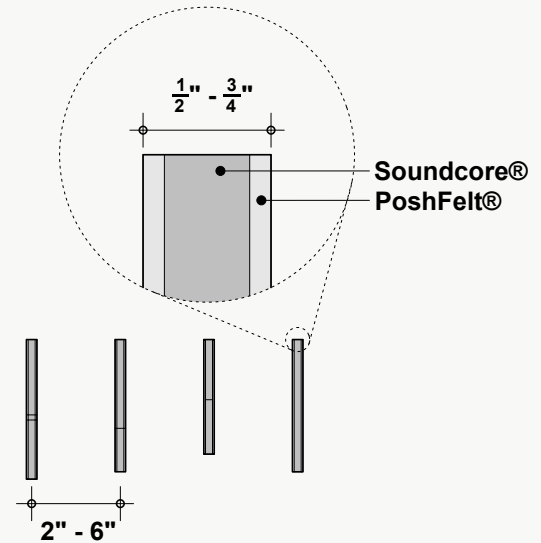

Standard Unit Thicknesses

Thickness is dependent on material layer selection.