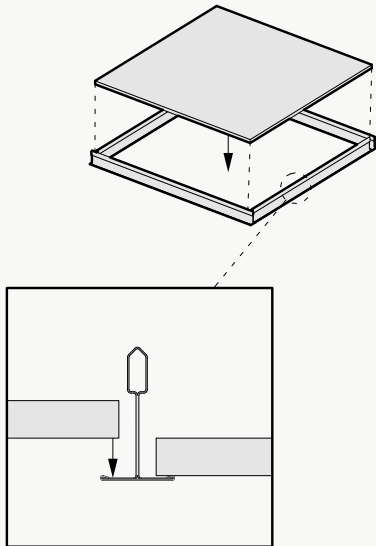

Custom Opportunity

Product dimensions can be manipulated in order to fit your design aesthetic and site conditions.

Product Details

Configuration Options

The layouts shown are a summation of individual units. Individual units may be assembled in various arrangements to dictate the larger design. Configurations shown are suggested, but can be rearranged to achieve a custom layout.

Available methods: Drop-In

Below Grid Installation

- + Visually obstructs metal grid structure
- + 1/4" gap between tiles

Available methods: Press-Fit

*Not all listed attachment methods may be applicable to this product.