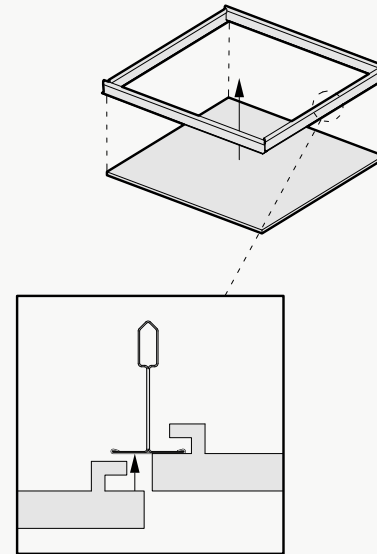

Custom Opportunity

Product dimensions can be manipulated in order to fit your design aesthetic and site conditions.

Product Details

Configuration Options

The layouts shown are a summation of individual units. Individual units may be assembled in various arrangements to dictate the larger design. Configurations shown are suggested, but can be rearranged to achieve a custom layout.

Available methods: Drop-In

Below Grid Installation

- + Visually obstructs metal grid structure
- + 1/4" gap between tiles

Available methods: Press-Fit

*Not all listed attachment methods may be applicable to this product.