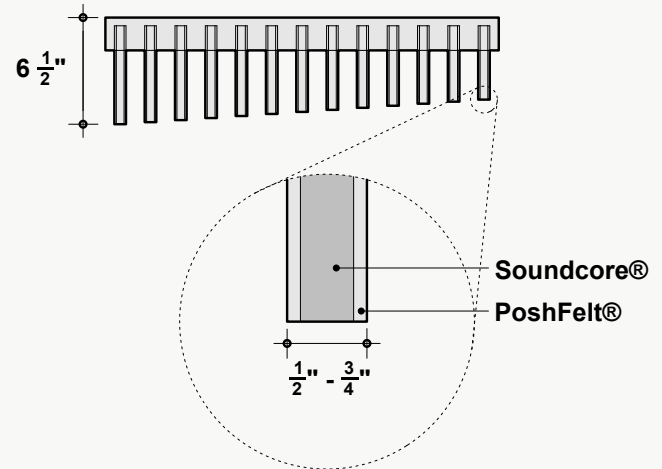

BLADE GRID 006

GRD-BLD-006

Dimensions

Standard Unit Dimensions

Typical ranges for length and width.

***Available in lengths of 24" & 48"**

Standard Unit Thicknesses

Thickness is dependent on material layer selection.

Available methods: Drop-In

Below Grid Installation

- + Visually obstructs metal grid structure
- + 1/4" gap between tiles

Available methods: Press-Fit

*Not all listed attachment methods may be applicable to this product.