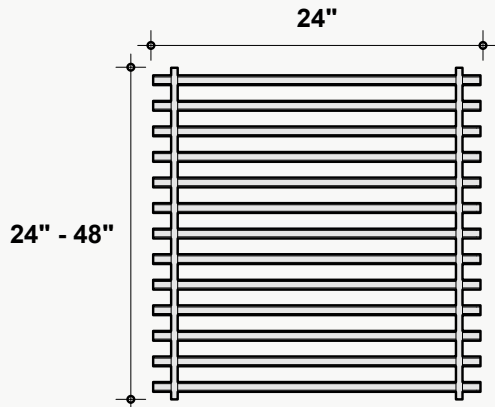

BLADE GRID 006

GRD-BLD-006

Dimensions

Standard Unit Dimensions

Typical ranges for length and width.

***Available in lengths of 24" & 48"**

Standard Unit Thicknesses

Thickness is dependent on material layer selection.