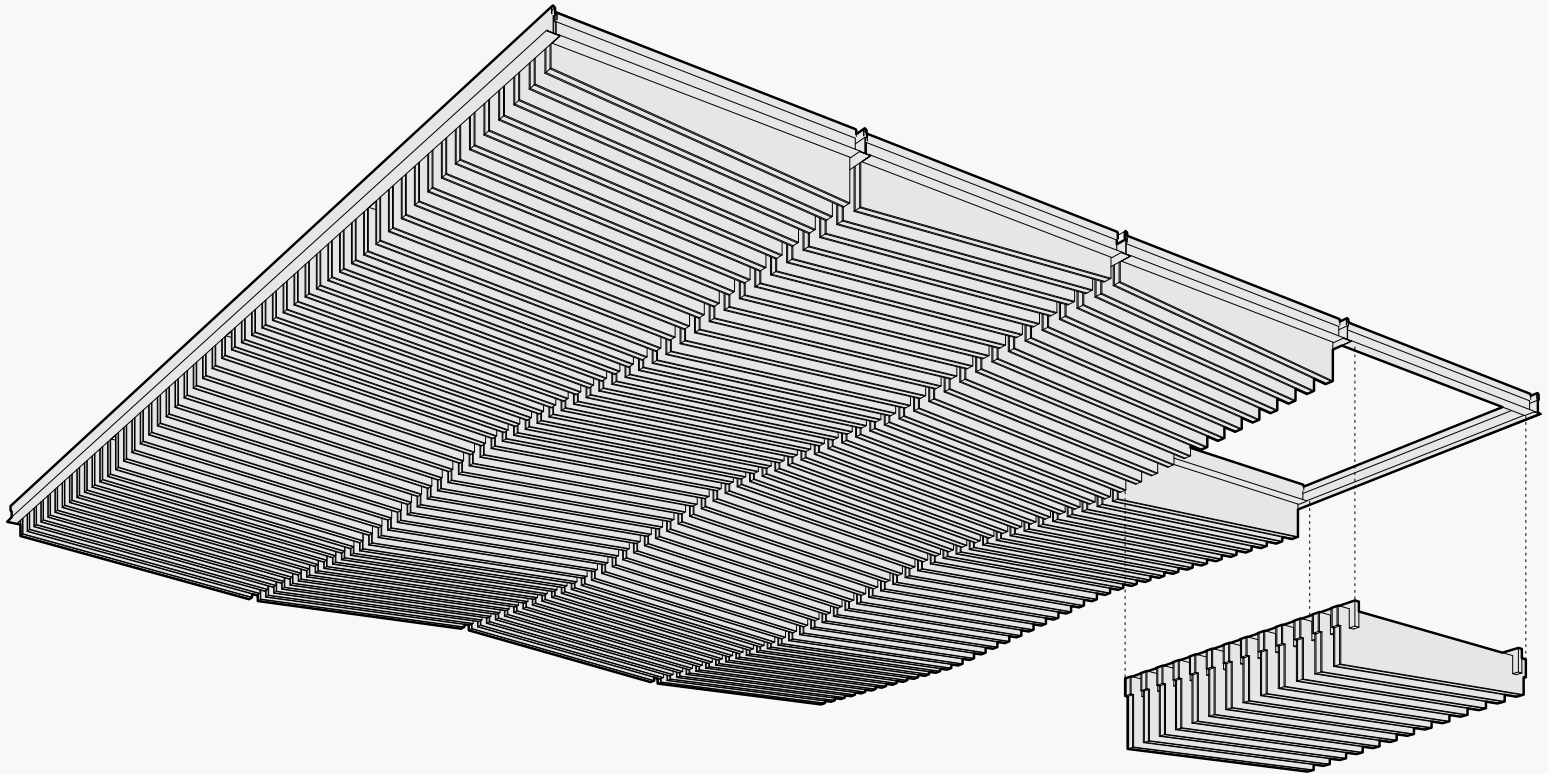

BLADE GRID 006

GRD-BLD-006

Dimensions

Standard Unit Dimensions

Typical ranges for length and width.

***Available in lengths of 24" & 48"**

Standard Unit Thicknesses

Thickness is dependent on material layer selection.

Custom Opportunity

Product dimensions can be manipulated in order to fit your design aesthetic and site conditions.

Product Details

Configuration Options

The layouts shown are a summation of individual units. Individual units may be assembled in various arrangements to dictate the larger design. Configurations shown are suggested, but can be rearranged to achieve a custom layout.

Uniform

Rotated

Installation Options*

All products and installation methods can be **customized** to meet the unique requirements of your space.

Above Grid Installation

- + Easy to install, adjust, and remove
- + Replaces existing mineral tiles
- + Substrate based, no hardware needed

Available methods: Drop-In

Below Grid Installation

- + Visually obstructs metal grid structure
- + 1/4" gap between tiles

Available methods: Press-Fit

*Not all listed attachment methods may be applicable to this product.