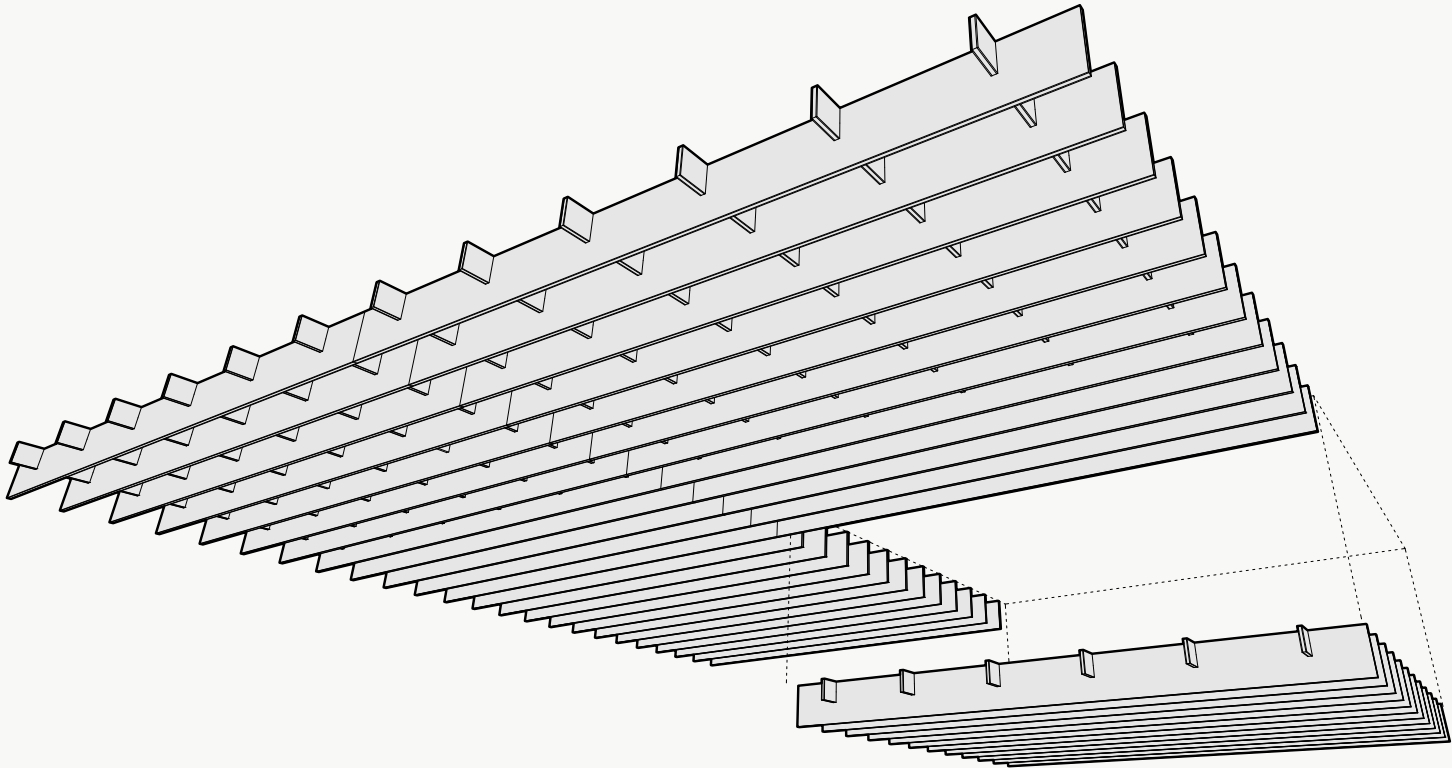

*Approximate. NRC rating may vary due to product dimensions and spacing.

Dimensions

Standard Unit Dimensions

Typical ranges for length and width.

Custom Opportunity

Product dimensions can be manipulated in order to fit your design aesthetic and site conditions.

Standard Unit Thicknesses

Thickness is dependent on material layer selection.

Product Details

Attachment Methods*

Aircraft Cable

- + Fastest/easiest height adjustment
- + Largest height adjustment range
- + Height and angle versatility
- + Accommodates uneven ceiling surfaces and MEP

Threaded Rod

- + Reduced product sway
- + Height and angle versatility
- + Accommodates uneven ceiling surfaces and MEP

Mechanical Direct

- + Lowest profile installation method
- + Eliminates product sway
- + Connects to: Unistrut, ACT Grid, flat ceiling surfaces
- + Connections: Magnets, Grid Clips, Panel Clips, Metal Bracket, Custom