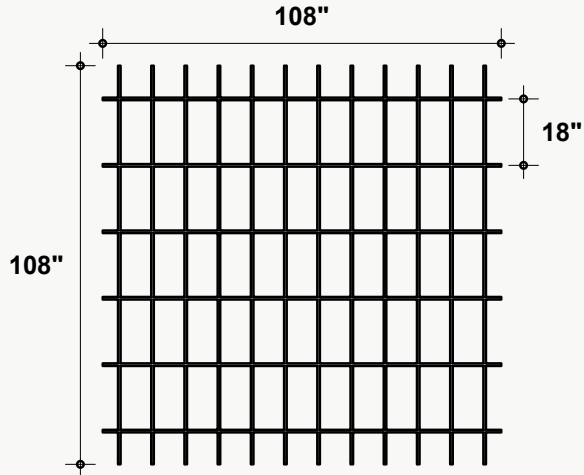

*Approximate. NRC rating may vary due to product dimensions and spacing.

Dimensions

Standard Unit Dimensions

Typical ranges for length and width.

Custom Opportunity

Product dimensions can be manipulated in order to fit your design aesthetic and site conditions.