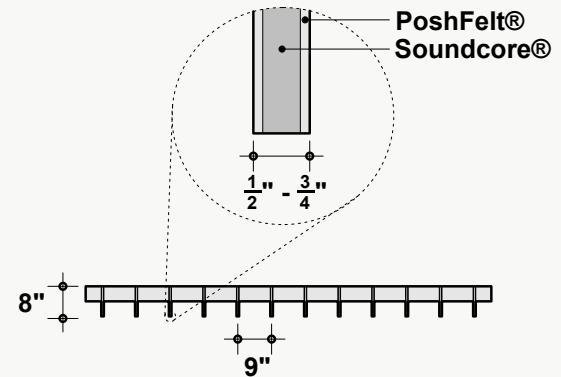

*Approximate. NRC rating may vary due to product dimensions and spacing.

Dimensions

Standard Unit Dimensions

Typical ranges for length and width.

Custom Opportunity

Product dimensions can be manipulated in order to fit your design aesthetic and site conditions.

Standard Unit Thicknesses

Thickness is dependent on material layer selection.

Product Details

Attachment Methods*

Aircraft Cable

- + Fastest/easiest height adjustment
- + Largest height adjustment range
- + Height and angle versatility
- + Accommodates uneven ceiling surfaces and MEP

Threaded Rod

- + Reduced product sway
- + Height and angle versatility
- + Accommodates uneven ceiling surfaces and MEP

Mechanical Direct

- + Lowest profile installation method
- + Eliminates product sway
- + Connects to: Unistrut, ACT Grid, flat ceiling surfaces
- + Connections: Magnets, Grid Clips, Panel Clips, Metal Bracket, Custom