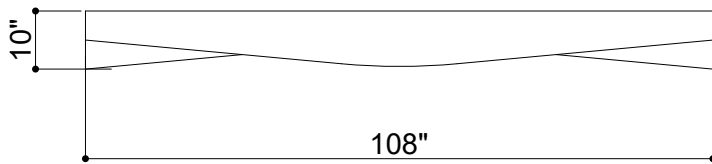

BAFFLES STACKED 017

ID# BFL-STK-017

③ PERSPECTIVE VIEW

① FRONT VIEW

② SIDE VIEW

CUSTOM SIZING AND THICKNESS AVAILABLE
CUSTOM COLORS AND DESIGNS AVAILABLE
MULTIPLE ATTACHMENT SYSTEM OPPORTUNITIES

CSI CREATIVE

PRODUCT: BAFFLES STACKED 017

SCALED AS NOTED

ALL DIMENSIONS + / - $\frac{1}{16}$

DATE: 2/11/2022
JOB # :

SHEET
1.1
OF 1.1