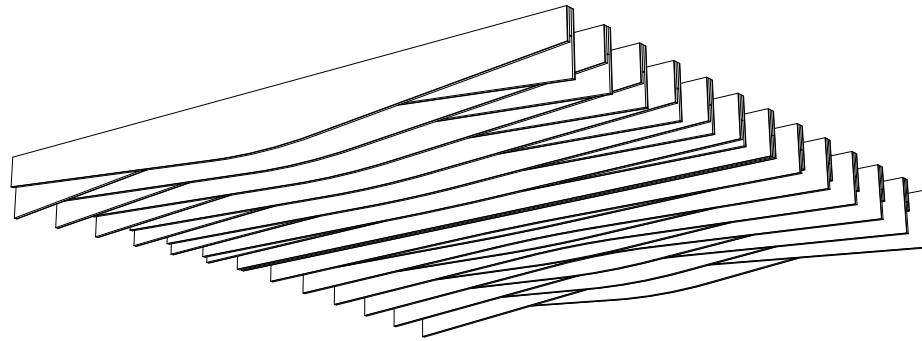

BAFFLES STACKED 017

ID# BFL-STK-017

③ PERSPECTIVE VIEW

① FRONT VIEW

② SIDE VIEW

CUSTOM SIZING AND THICKNESS AVAILABLE
CUSTOM COLORS AND DESIGNS AVAILABLE
MULTIPLE ATTACHMENT SYSTEM OPPORTUNITIES

CSI CREATIVE

PRODUCT: BAFFLES STACKED 017

SCALED AS NOTED

ALL DIMENSIONS + / - $\frac{1}{16}$

DATE: 2/11/2022
JOB # :

SHEET
1.1
OF 1.1