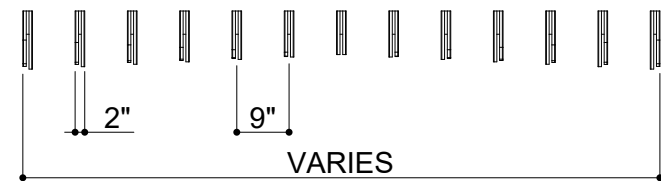

BAFFLES STACKED 017

ID# BFL-STK-017

③ PERSPECTIVE VIEW

① FRONT VIEW

② SIDE VIEW

CUSTOM SIZING AND THICKNESS AVAILABLE
CUSTOM COLORS AND DESIGNS AVAILABLE
MULTIPLE ATTACHMENT SYSTEM OPPORTUNITIES

CSI CREATIVE

PRODUCT: BAFFLES STACKED 017

SCALED AS NOTED

ALL DIMENSIONS + / - $\frac{1}{16}$

DATE: 2/11/2022
JOB # :

SHEET
1.1
OF 1.1