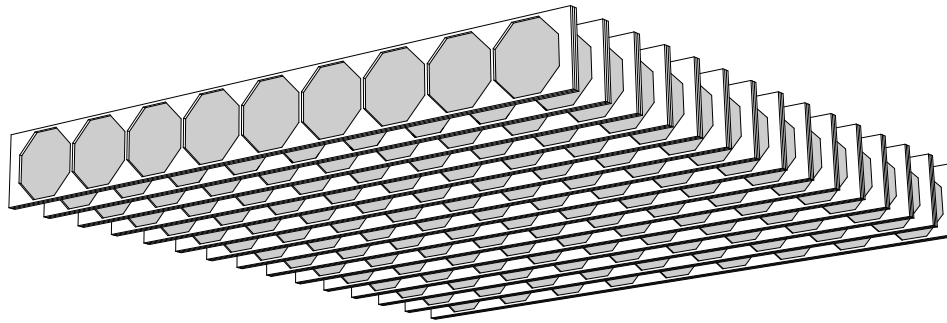

STACKED BAFFLES 009

ID# BFL-STK-009

③ PERSPECTIVE VIEW

① FRONT VIEW

② SIDE VIEW

CUSTOM SIZING AND THICKNESS AVAILABLE
CUSTOM COLORS AND DESIGNS AVAILABLE
MULTIPLE ATTACHMENT SYSTEM OPPORTUNITIES

CSI CREATIVE

PRODUCT:

SCALED AS NOTED

ALL DIMENSIONS + / - $\frac{1}{16}$

DATE: 09/20/2021
JOB # :

SHEET
1.1
OF 1.1