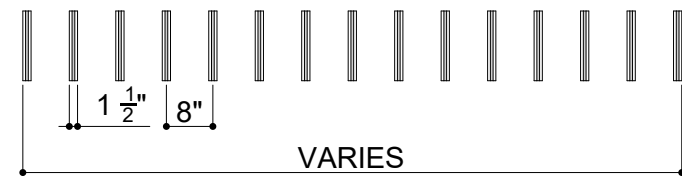

STACKED BAFFLES 009

ID# BFL-STK-009

③ PERSPECTIVE VIEW

① FRONT VIEW

② SIDE VIEW

CUSTOM SIZING AND THICKNESS AVAILABLE
CUSTOM COLORS AND DESIGNS AVAILABLE
MULTIPLE ATTACHMENT SYSTEM OPPORTUNITIES

CSI CREATIVE

PRODUCT:

SCALED AS NOTED

ALL DIMENSIONS + / - $\frac{1}{16}$

DATE: 09/20/2021
JOB # :

SHEET
1.1
OF 1.1