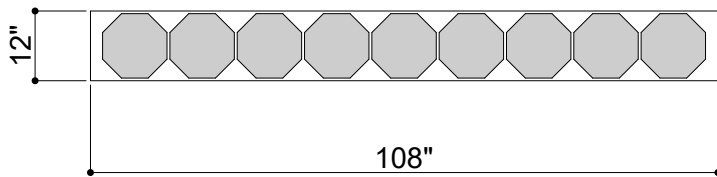

STACKED BAFFLES 009

ID# BFL-STK-009

③ PERSPECTIVE VIEW

① FRONT VIEW

② SIDE VIEW

CUSTOM SIZING AND THICKNESS AVAILABLE
CUSTOM COLORS AND DESIGNS AVAILABLE
MULTIPLE ATTACHMENT SYSTEM OPPORTUNITIES

CSI CREATIVE

PRODUCT:

SCALED AS NOTED

ALL DIMENSIONS + / - $\frac{1}{16}$

DATE: 09/20/2021
JOB # :

SHEET
1.1
OF 1.1