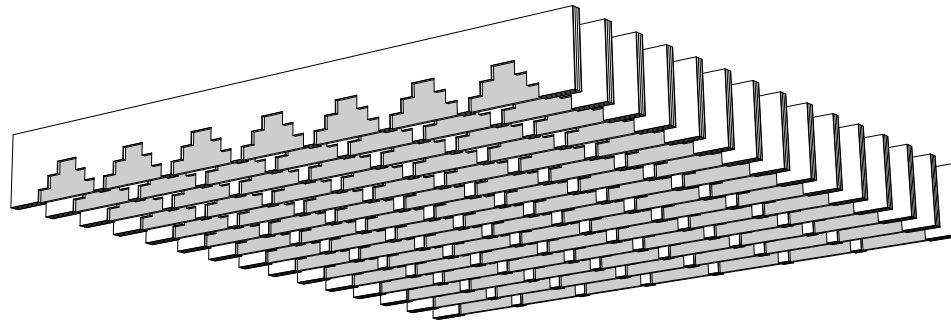

STACKED BAFFLES 008

ID# BFL-STK-008

③ PERSPECTIVE VIEW

① FRONT VIEW

② SIDE VIEW

CUSTOM SIZING AND THICKNESS AVAILABLE
CUSTOM COLORS AND DESIGNS AVAILABLE
MULTIPLE ATTACHMENT SYSTEM OPPORTUNITIES

CSI CREATIVE

PRODUCT:

SCALED AS NOTED

ALL DIMENSIONS + / - $\frac{1}{16}$

DATE: 09/20/2021
JOB # :

SHEET
1.1
OF 1.1