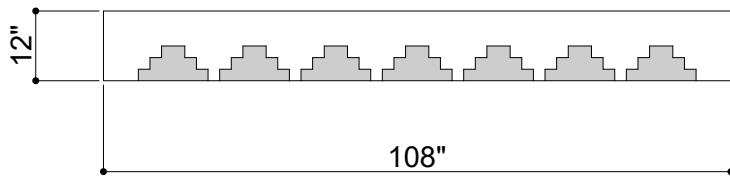

STACKED BAFFLES 008

ID# BFL-STK-008

③ PERSPECTIVE VIEW

① FRONT VIEW

② SIDE VIEW

CUSTOM SIZING AND THICKNESS AVAILABLE
CUSTOM COLORS AND DESIGNS AVAILABLE
MULTIPLE ATTACHMENT SYSTEM OPPORTUNITIES

CSI CREATIVE

PRODUCT:

SCALED AS NOTED

ALL DIMENSIONS + / - $\frac{1}{16}$

DATE: 09/20/2021
JOB # :

SHEET
1.1
OF 1.1