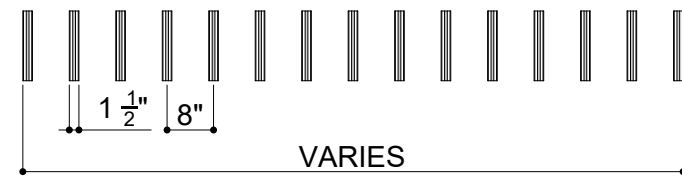

STACKED BAFFLES 008

ID# BFL-STK-008

③ PERSPECTIVE VIEW

① FRONT VIEW

② SIDE VIEW

CUSTOM SIZING AND THICKNESS AVAILABLE
CUSTOM COLORS AND DESIGNS AVAILABLE
MULTIPLE ATTACHMENT SYSTEM OPPORTUNITIES

CSI CREATIVE

PRODUCT:

SCALED AS NOTED

ALL DIMENSIONS + / - $\frac{1}{16}$

DATE: 09/20/2021
JOB # :

SHEET
1.1
OF 1.1